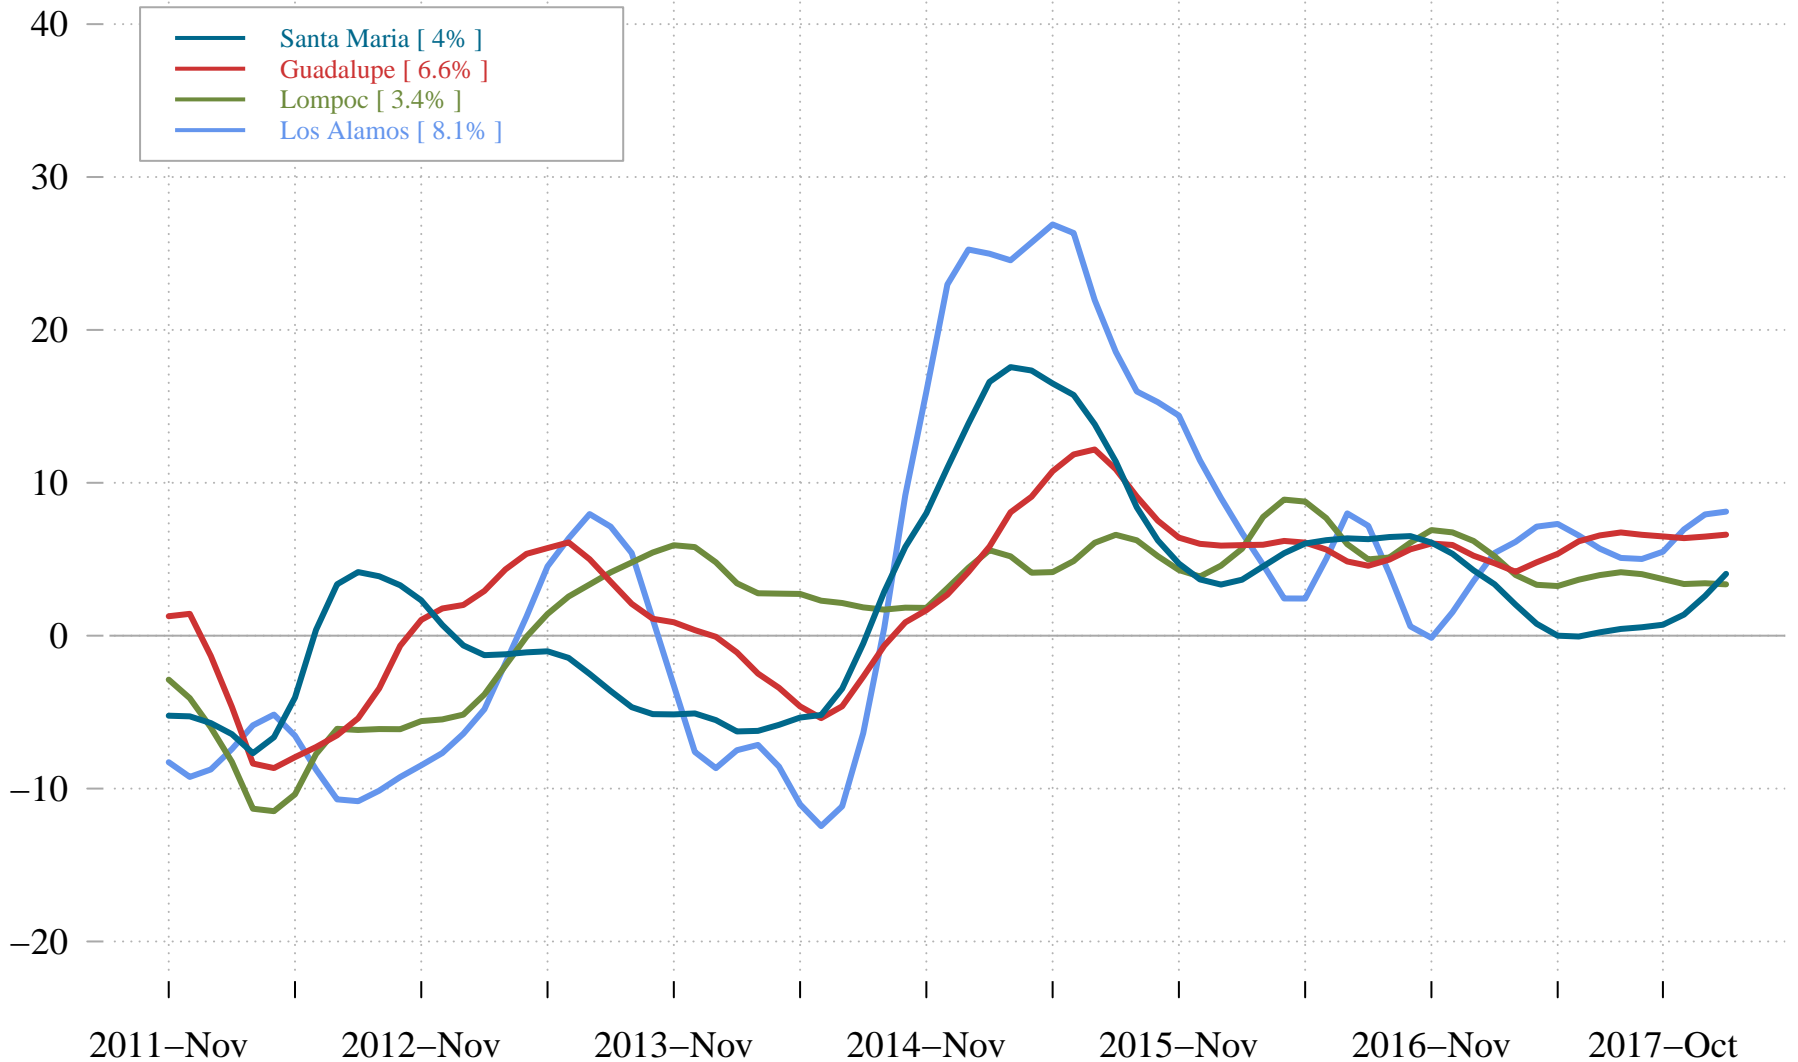

# Median Rent Price, by City

Annual Growth Rate (%)

Note: Current annual growth rate in brackets.

Source: Zillow Research Data