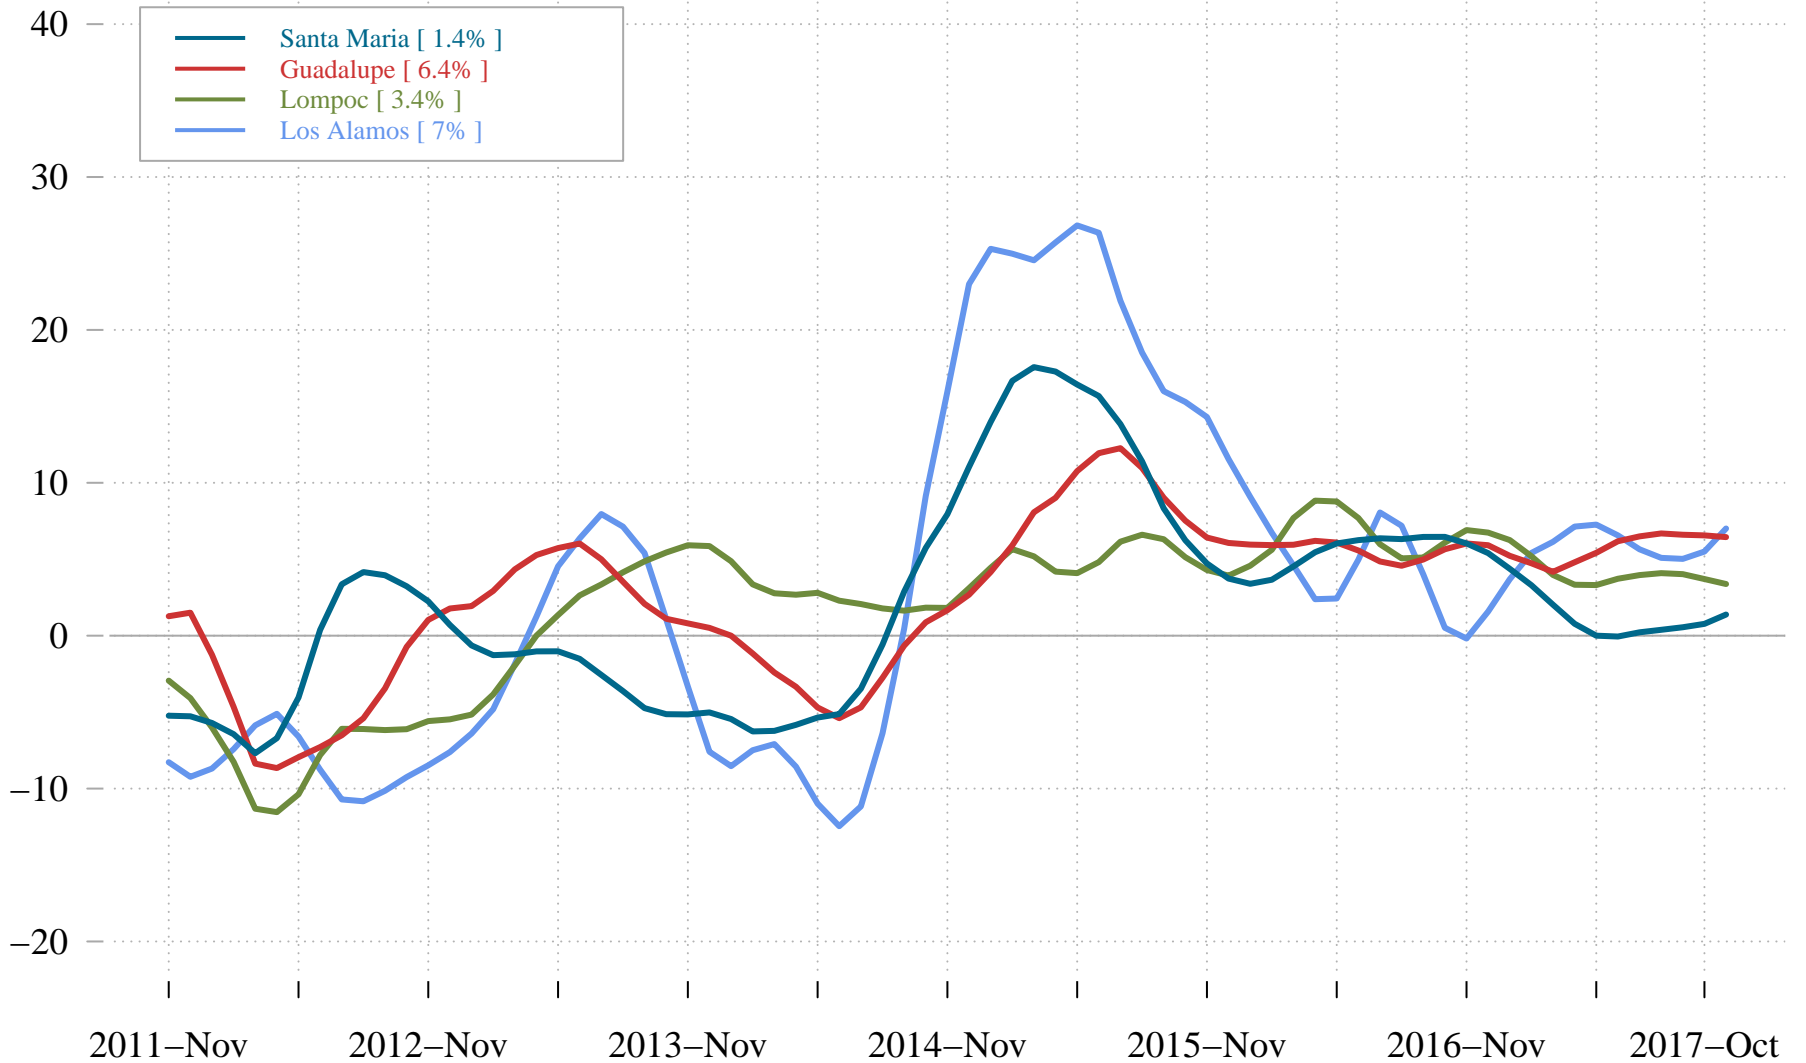

Median Rent Price, by City

Annual Growth Rate (%)

Note: Current annual growth rate in brackets.

Source: Zillow Research Data