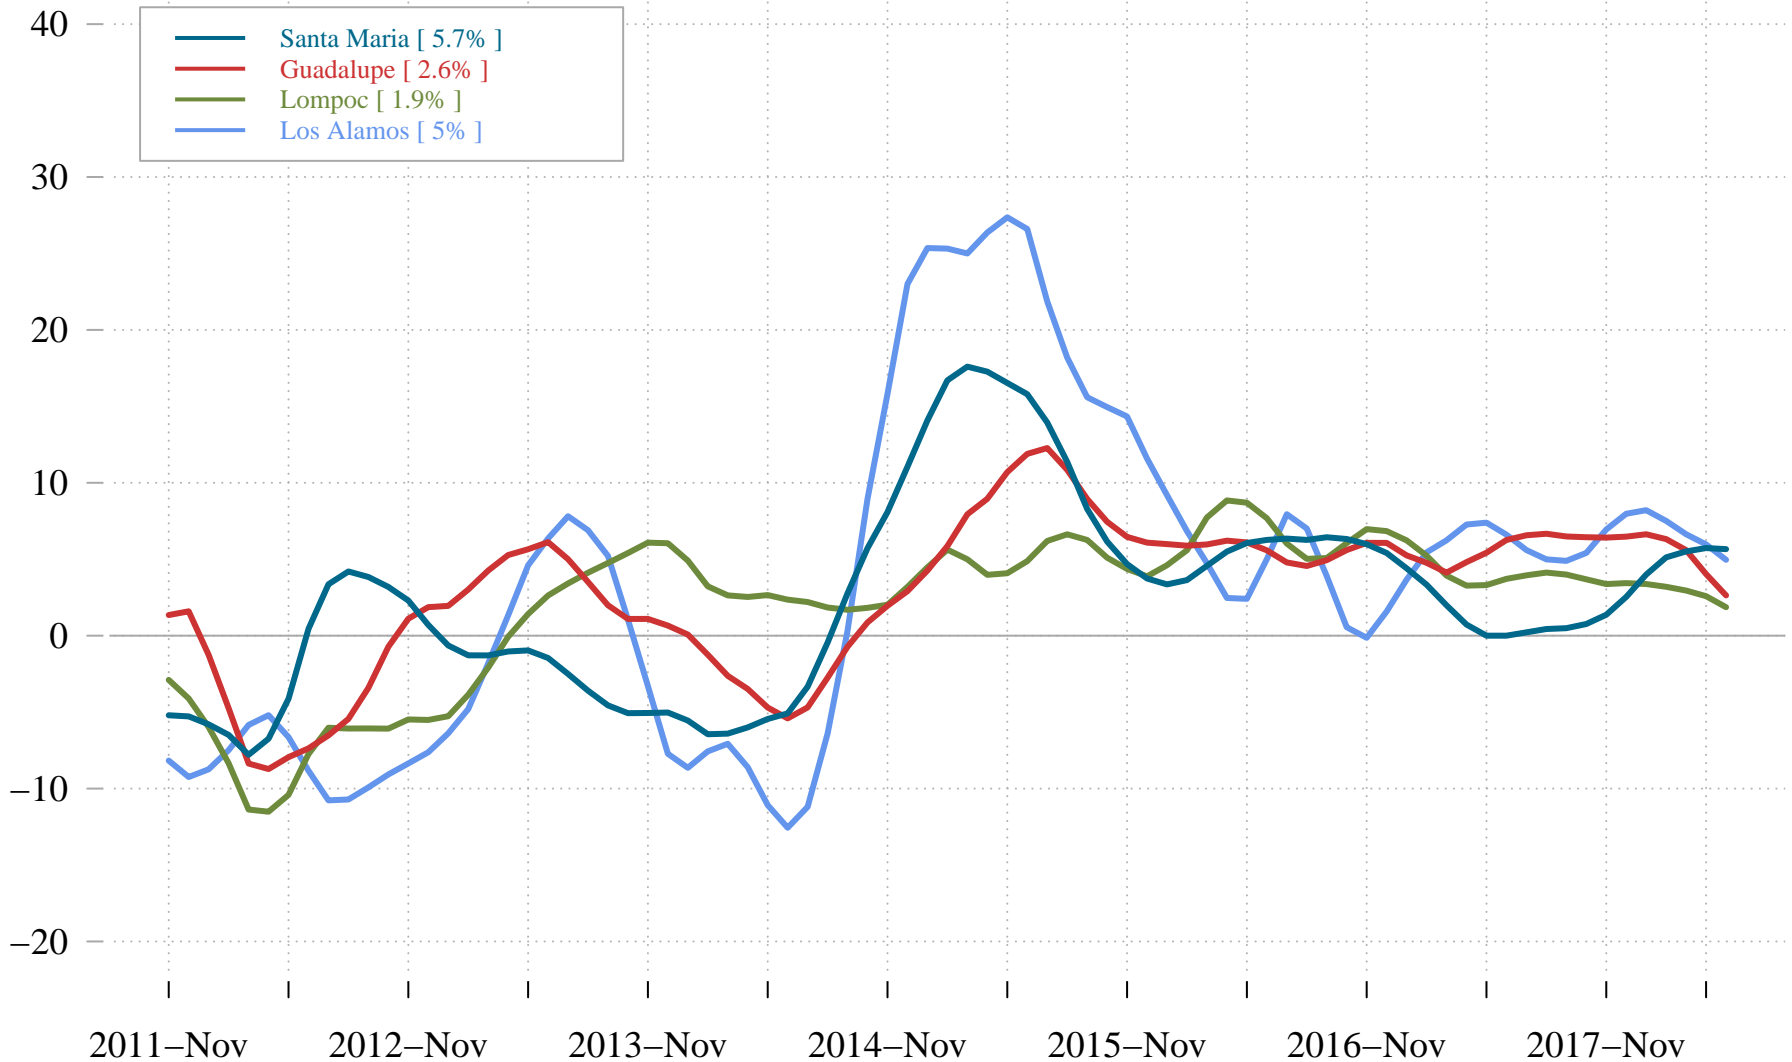

# Median Rent Price, by City

Annual Growth Rate (%)

Note: Current annual growth rate in brackets.

Source: Zillow Research Data