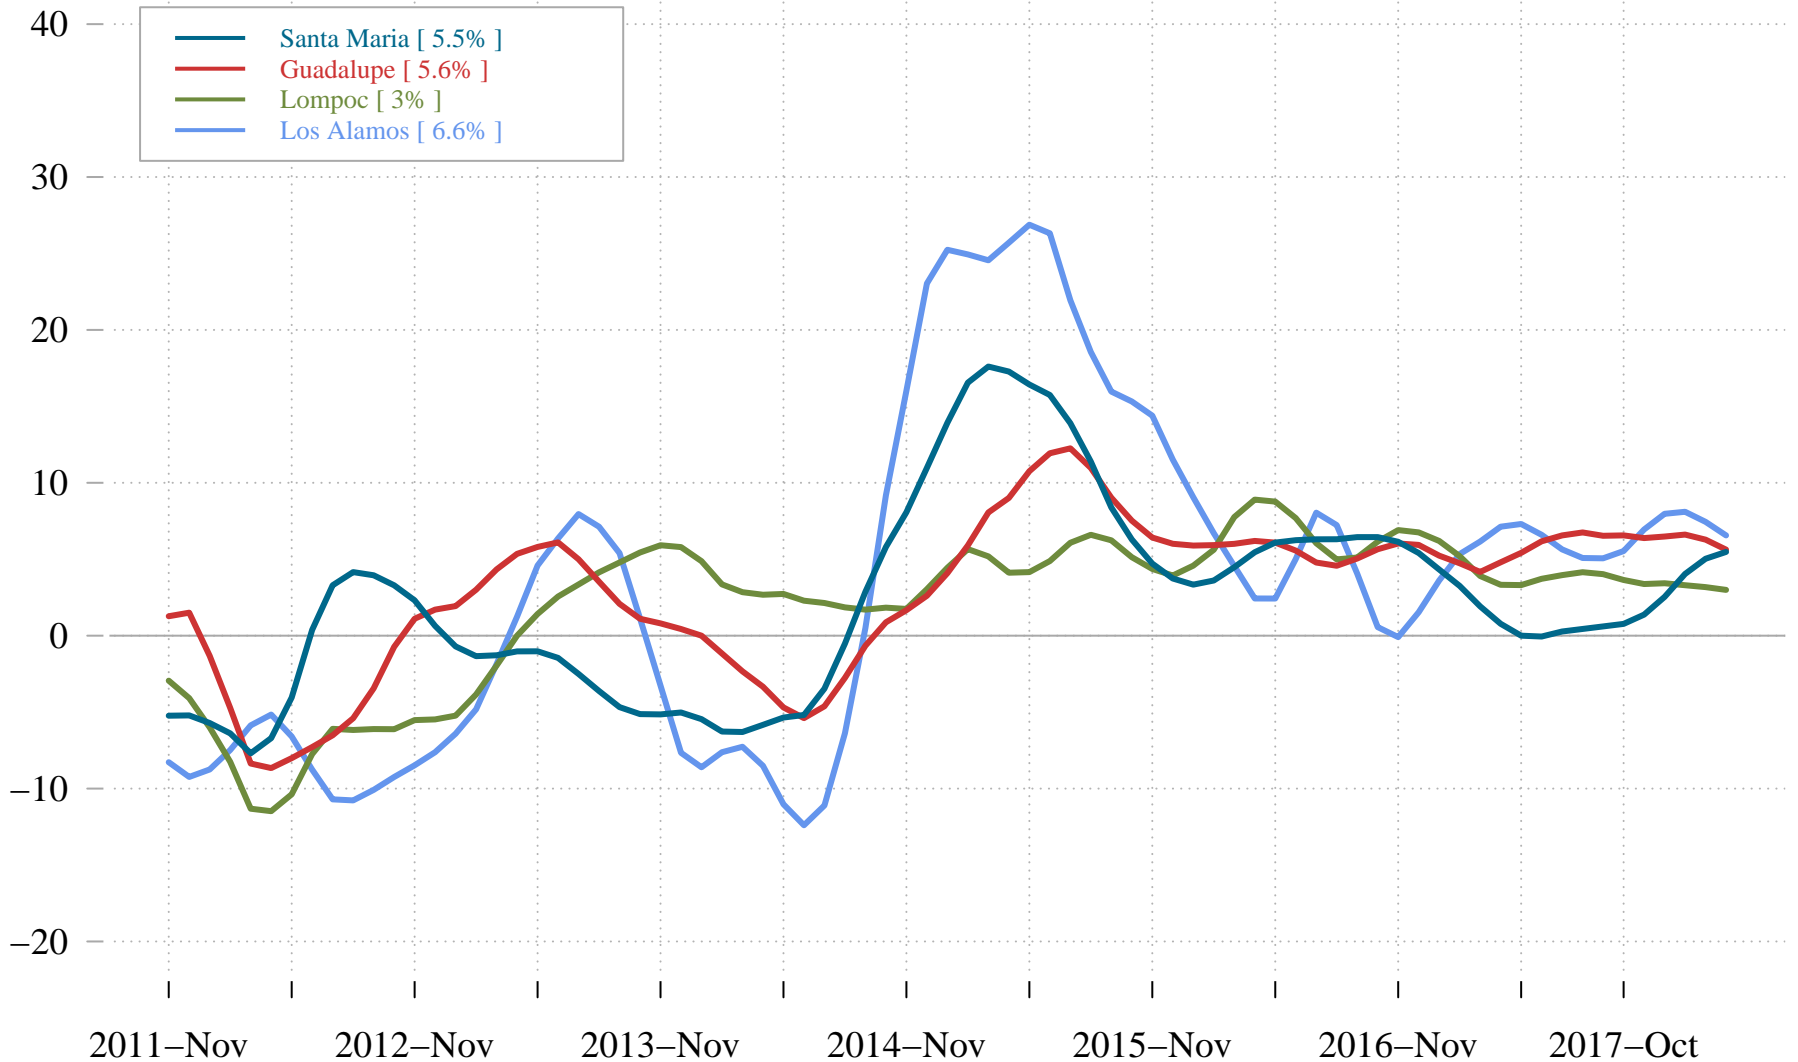

Median Rent Price, by City

Annual Growth Rate (%)

Note: Current annual growth rate in brackets.

Source: Zillow Research Data