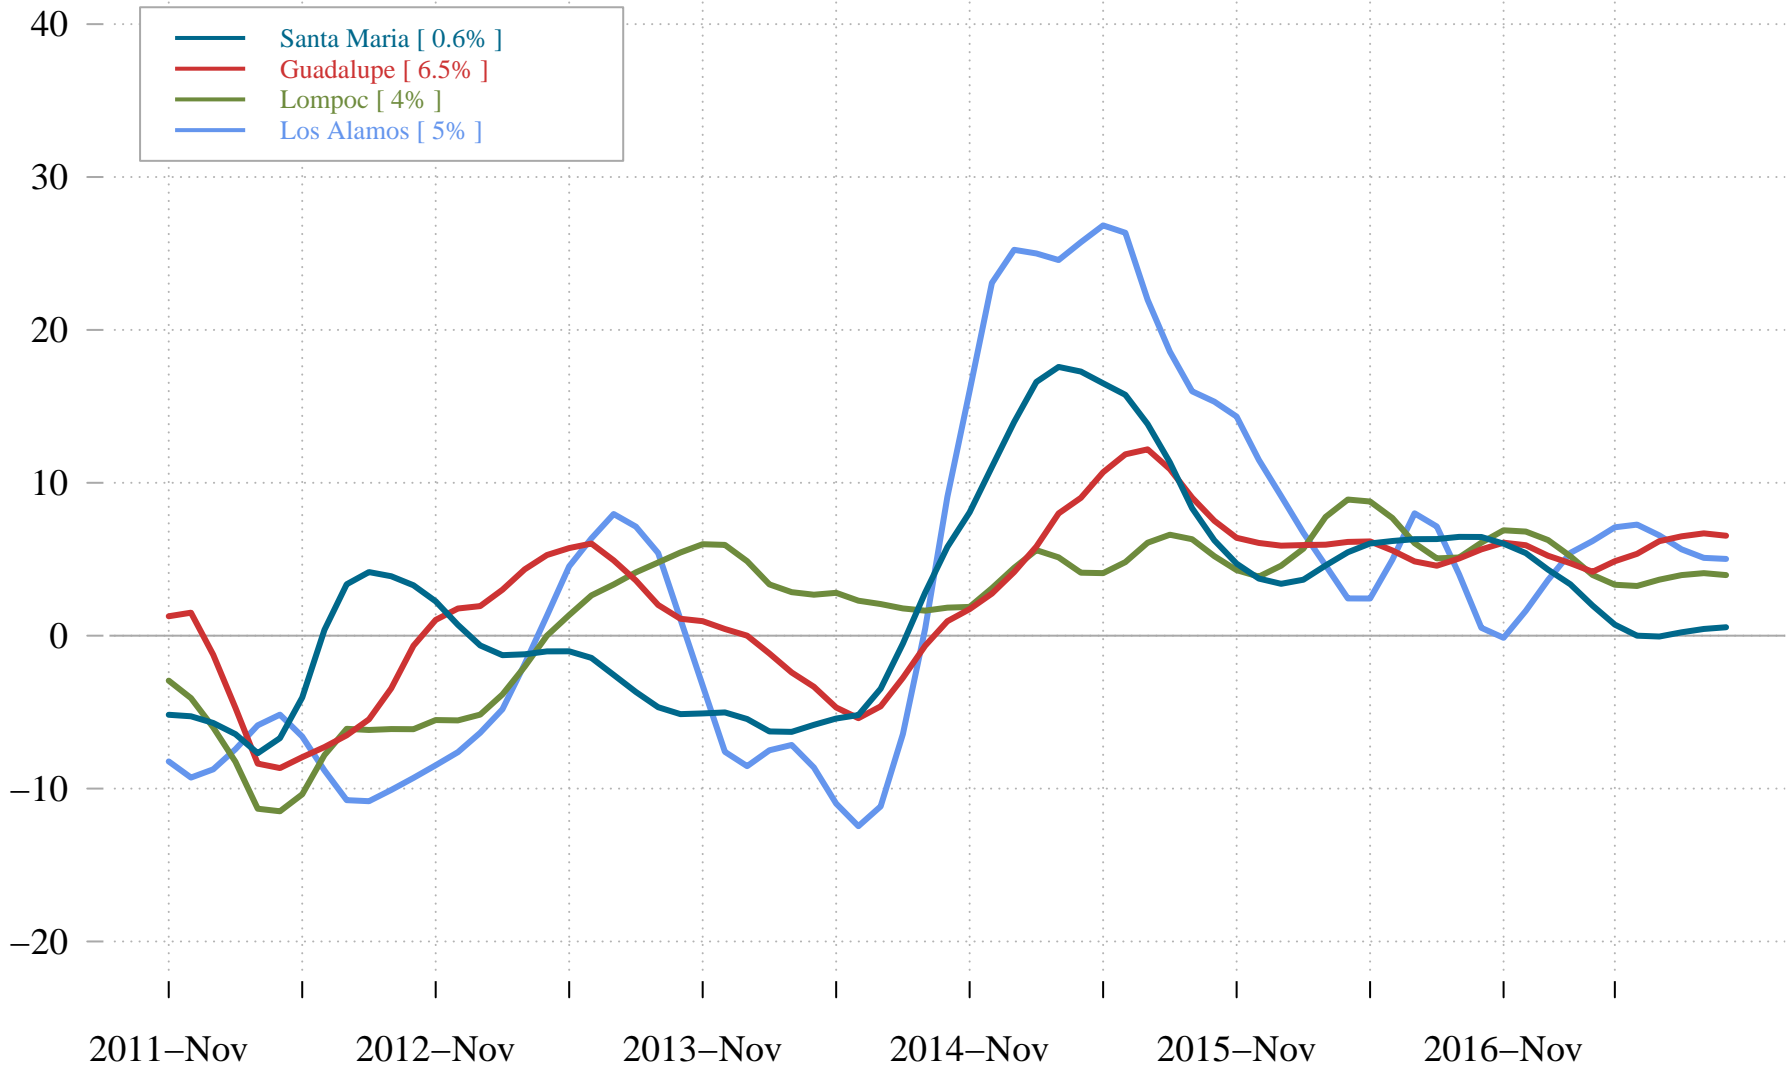

Median Rent Price, by City

Annual Growth Rate (%)

Note: Current annual growth rate in brackets.

Source: Zillow Research Data