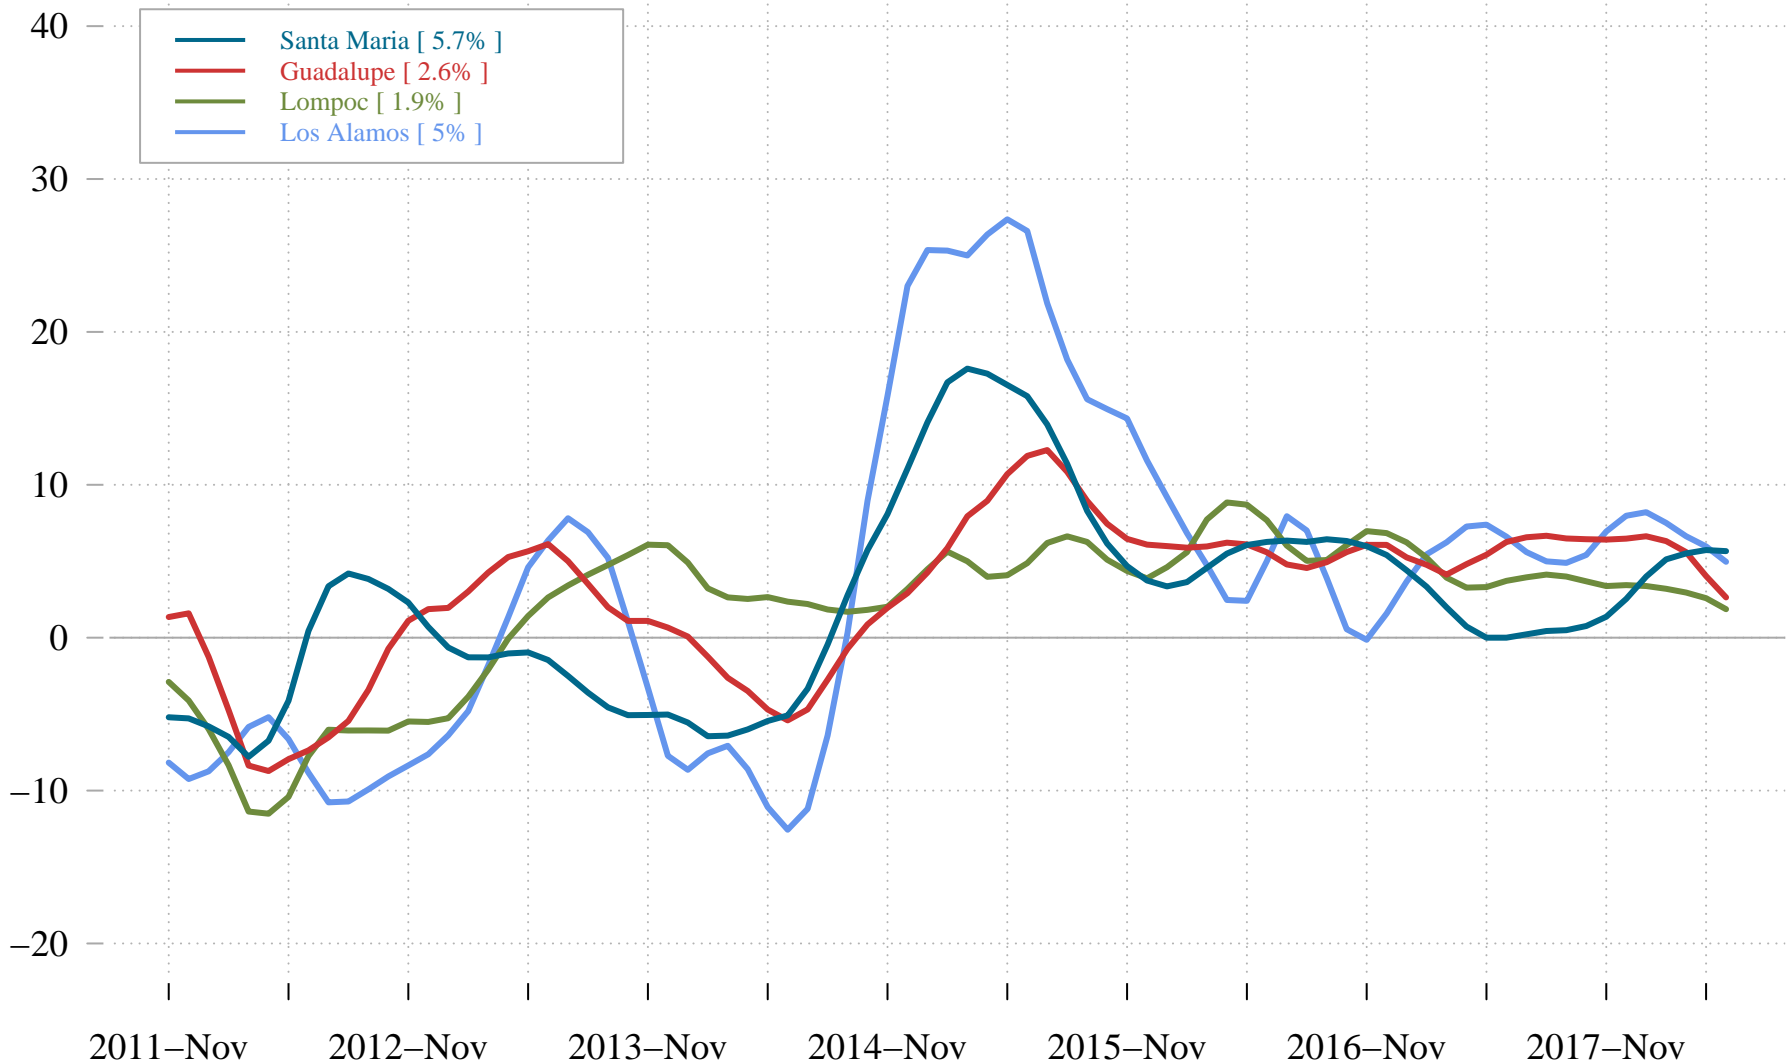

Median Rent Price, by City

Annual Growth Rate (%)

Note: Current annual growth rate in brackets.

Source: Zillow Research Data