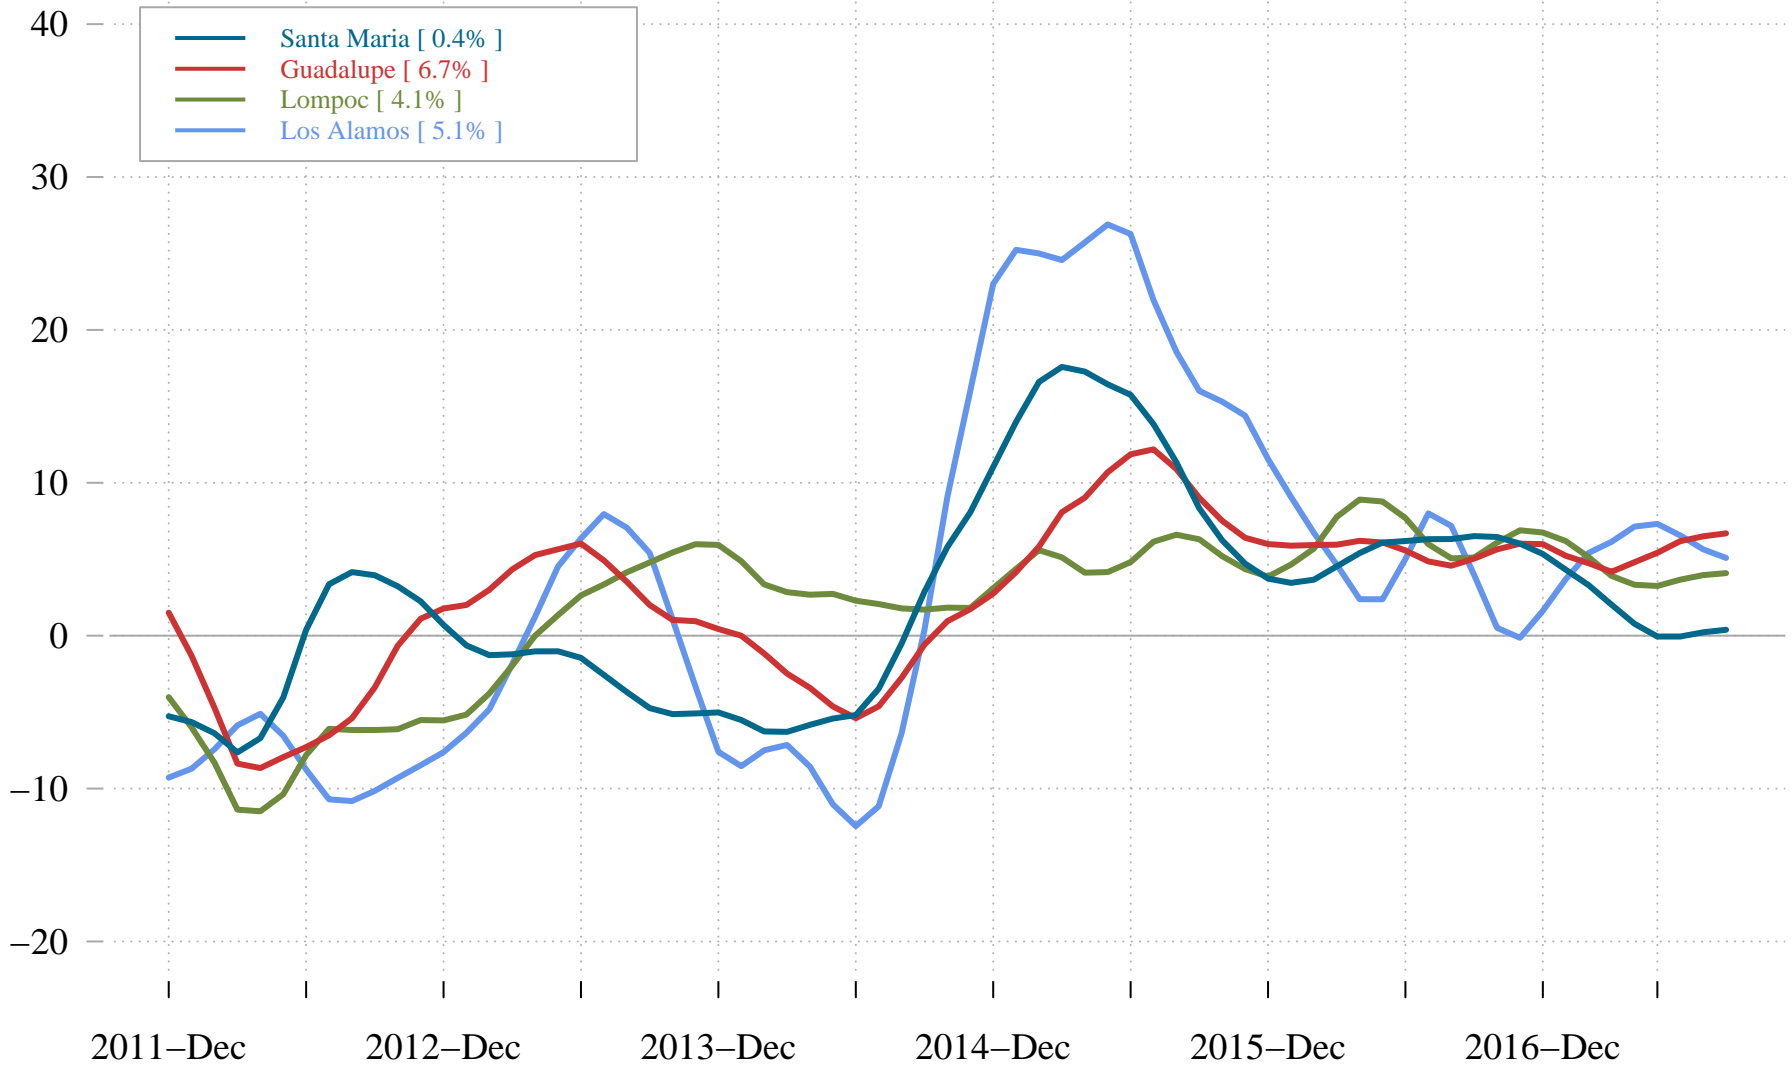

# Median Rent Price, by City

Annual Growth Rate (%)

Note: Current annual growth rate in brackets.

Source: Zillow Research Data