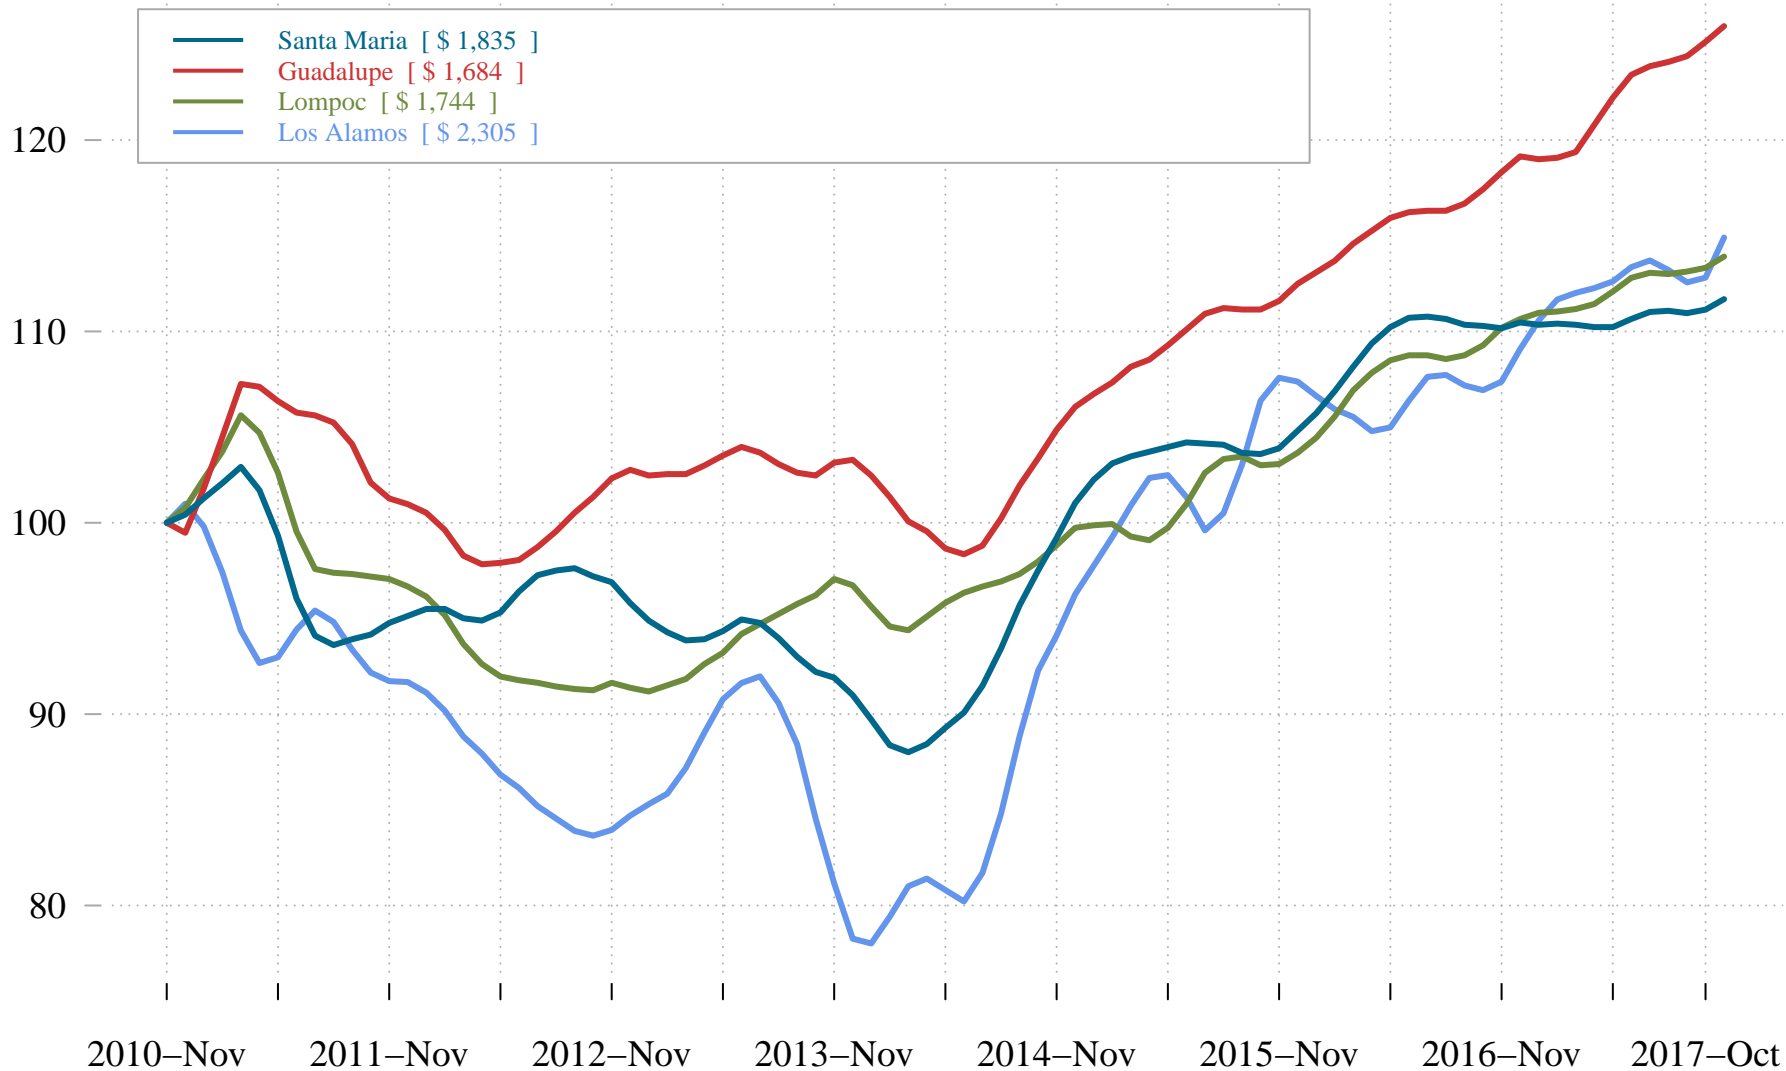

# Median Rent Price, by City

Index (Nov 2010 = 100)

Note: Current value in brackets.

[www.efp.ucsb.edu](http://www.efp.ucsb.edu)

Source: Zillow Research Data