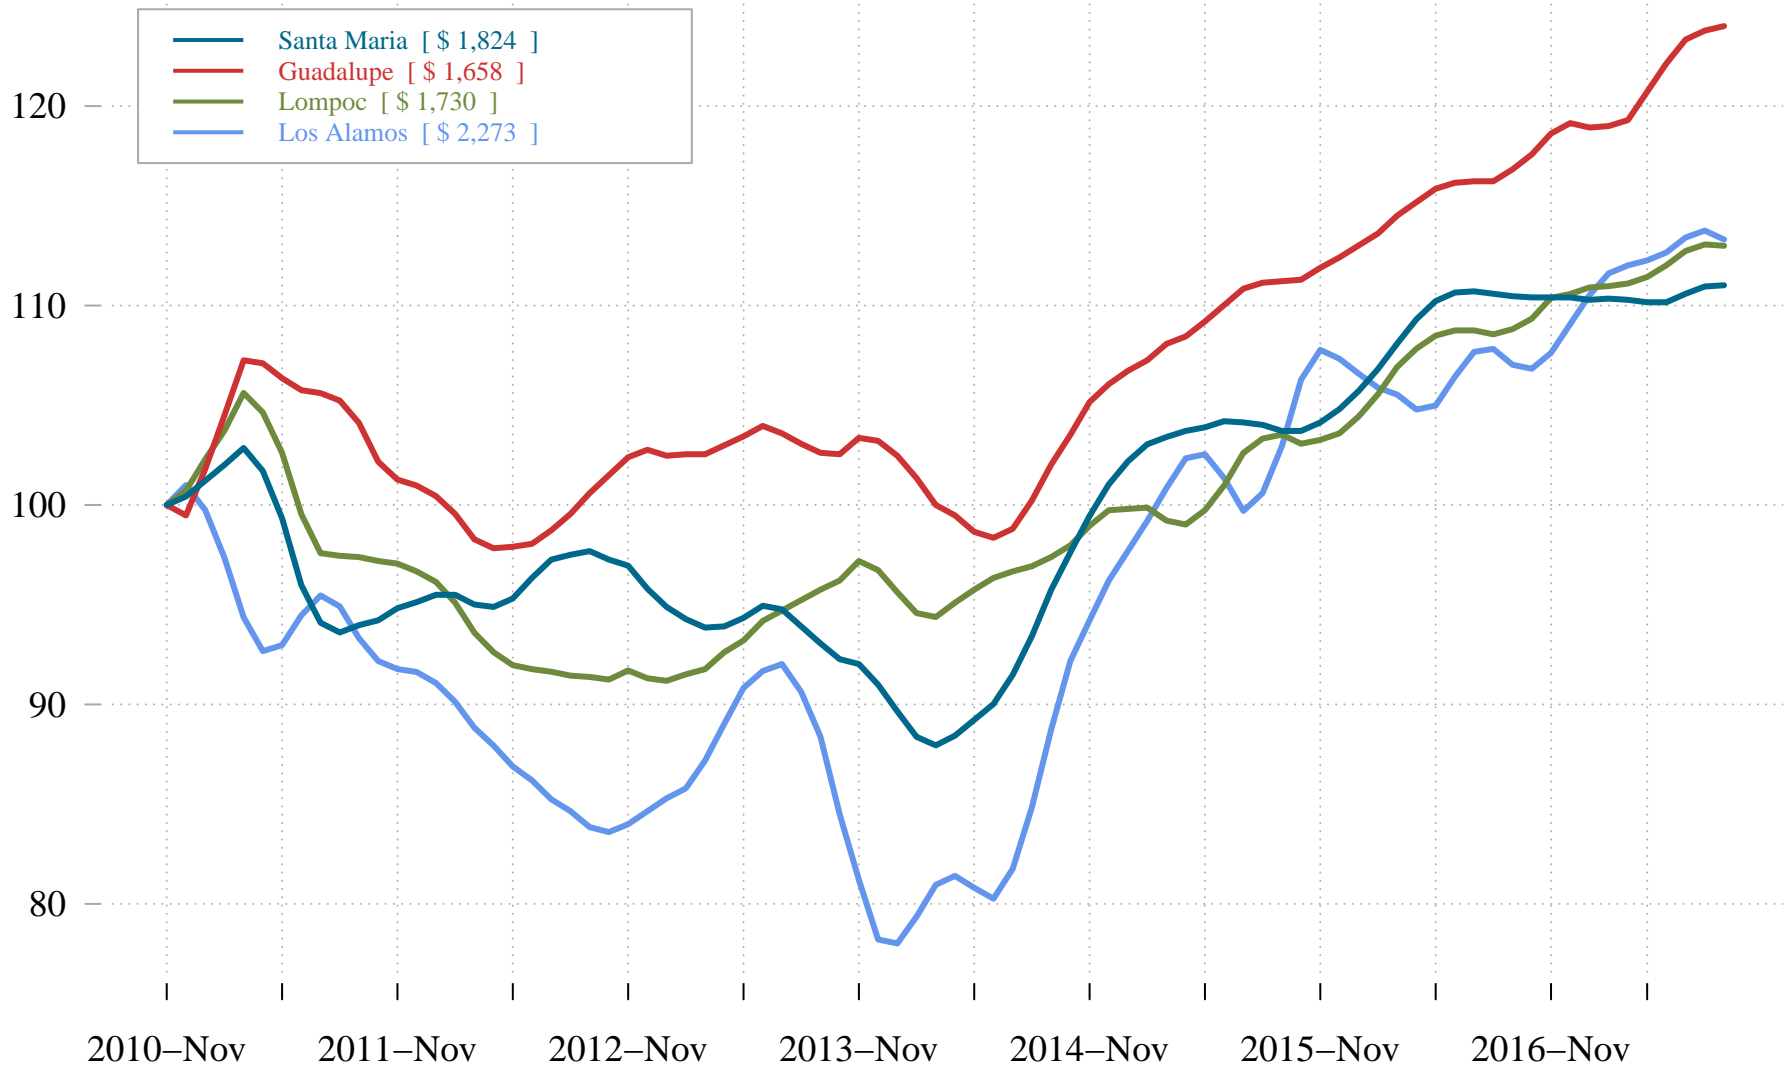

Median Rent Price, by City

Index (Nov 2010 = 100)

Note: Current value in brackets.

www.efp.ucsb.edu

Source: Zillow Research Data