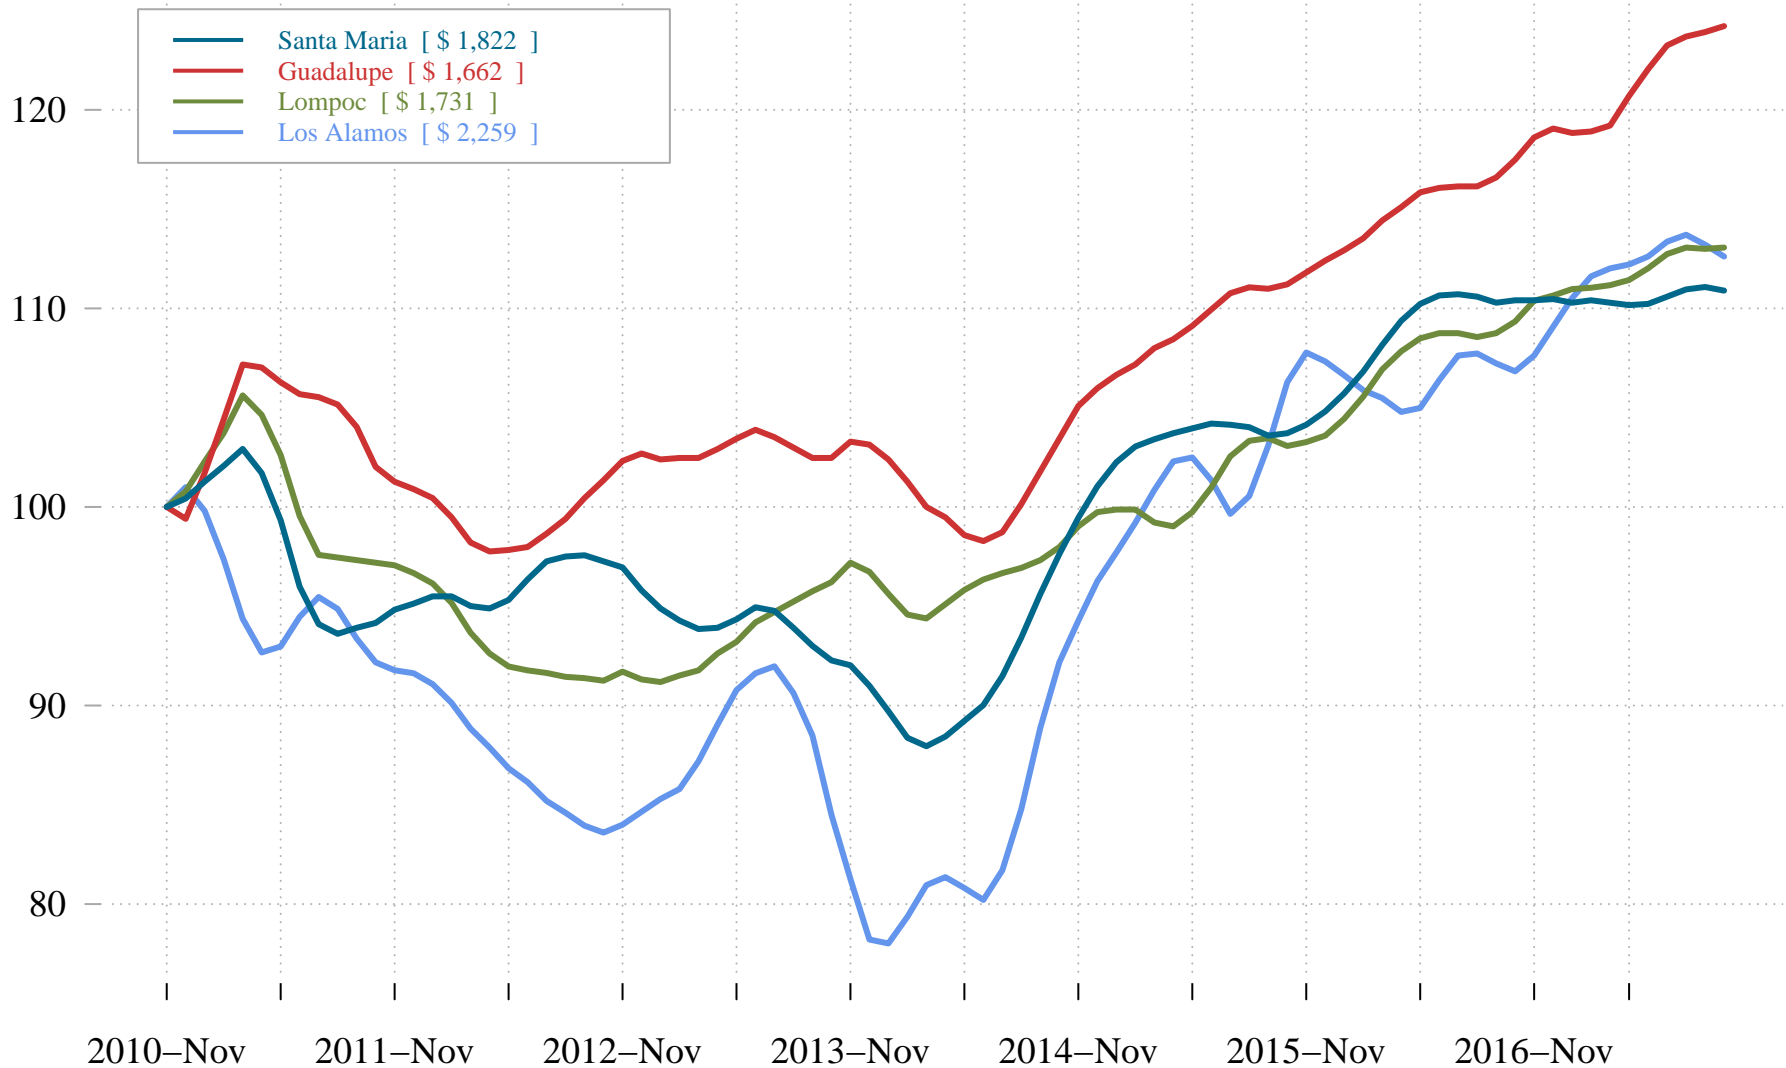

Median Rent Price, by City

Index (Nov 2010 = 100)

Note: Current value in brackets.

www.efp.ucsb.edu

Source: Zillow Research Data