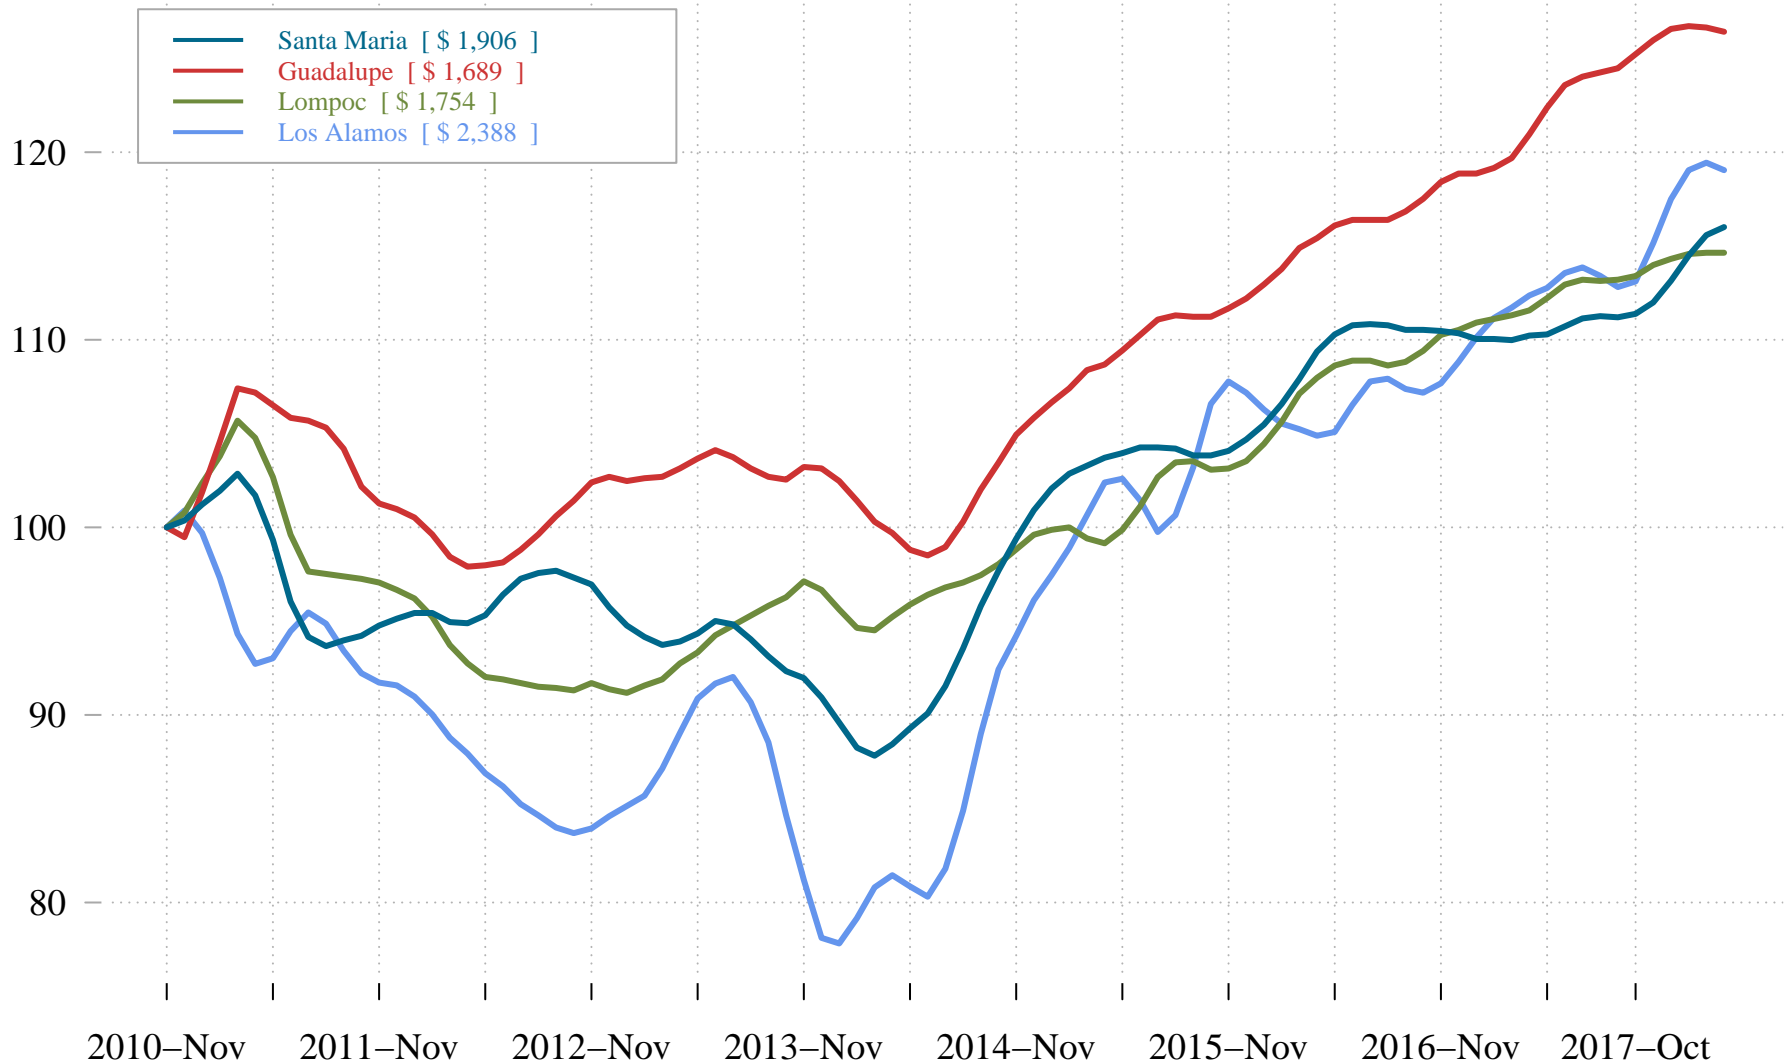

Median Rent Price, by City

Index (Nov 2010 = 100)

Note: Current value in brackets.

www.efp.ucsb.edu

Source: Zillow Research Data