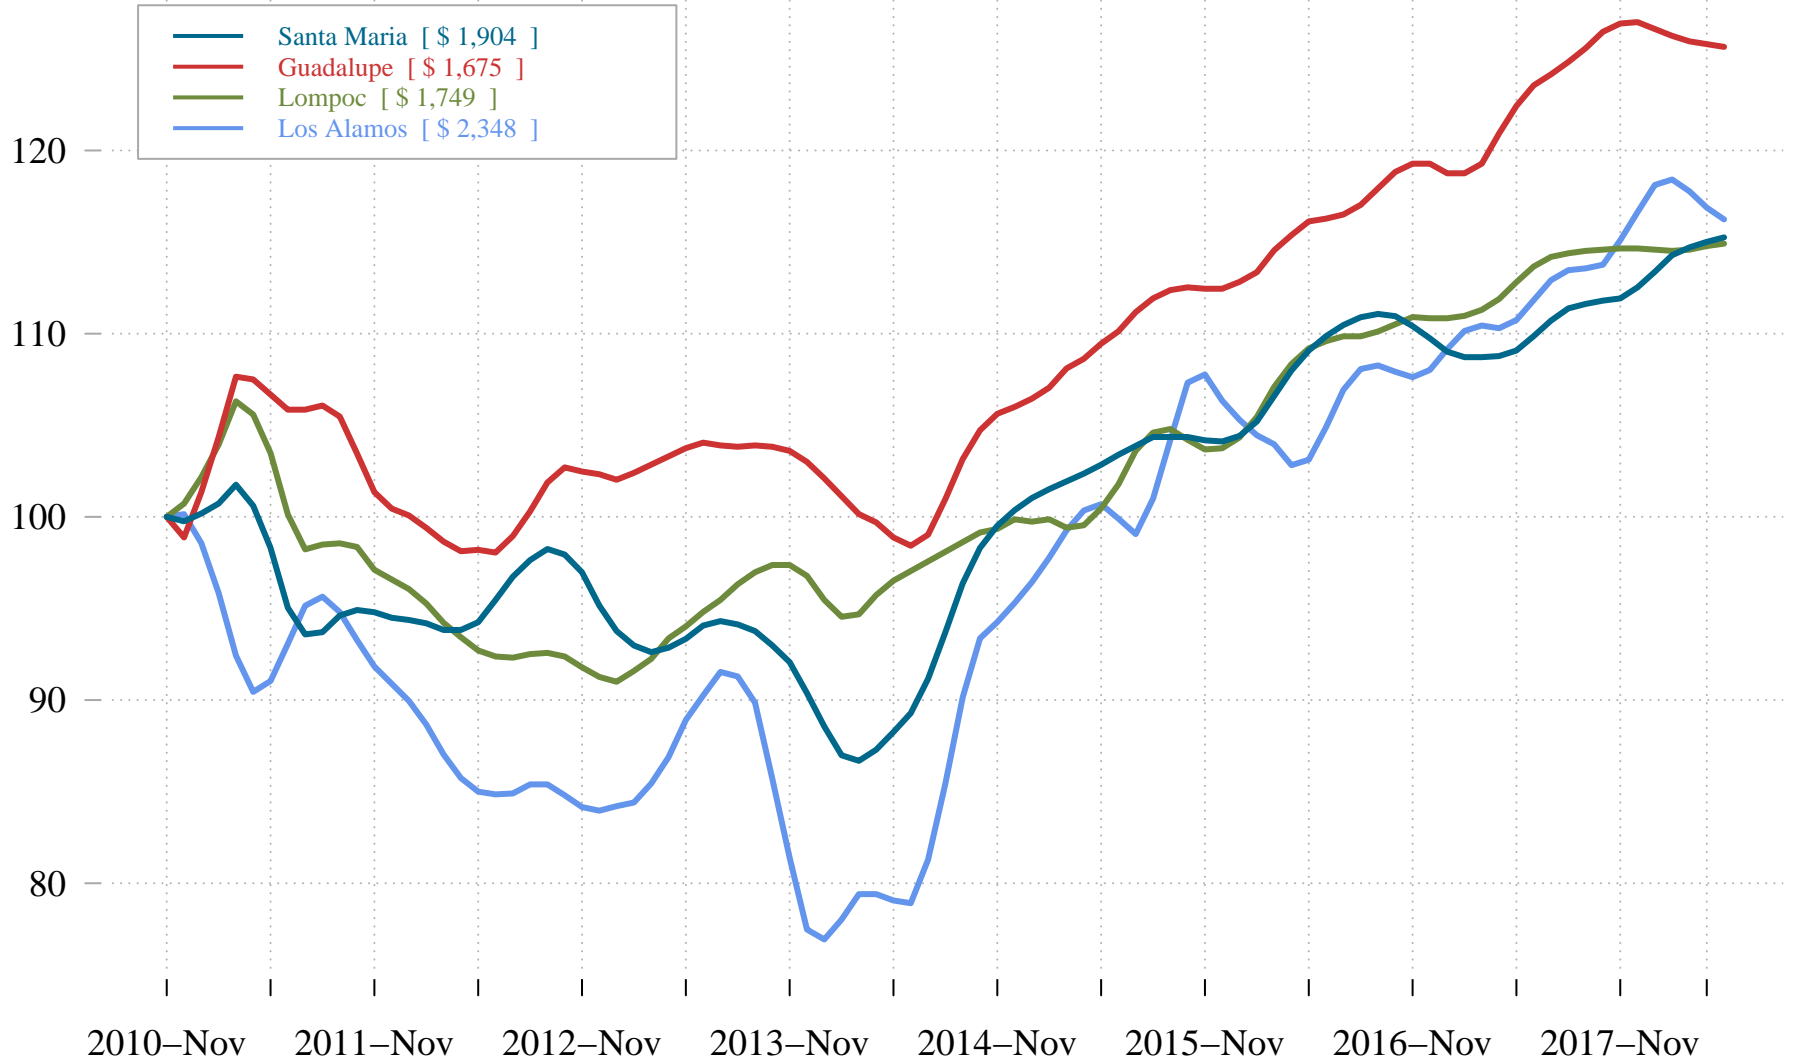

# Median Rent Price, by City

Index (Nov 2010 = 100)

Note: Current value in brackets.

[www.efp.ucsb.edu](http://www.efp.ucsb.edu)

Source: Zillow Research Data