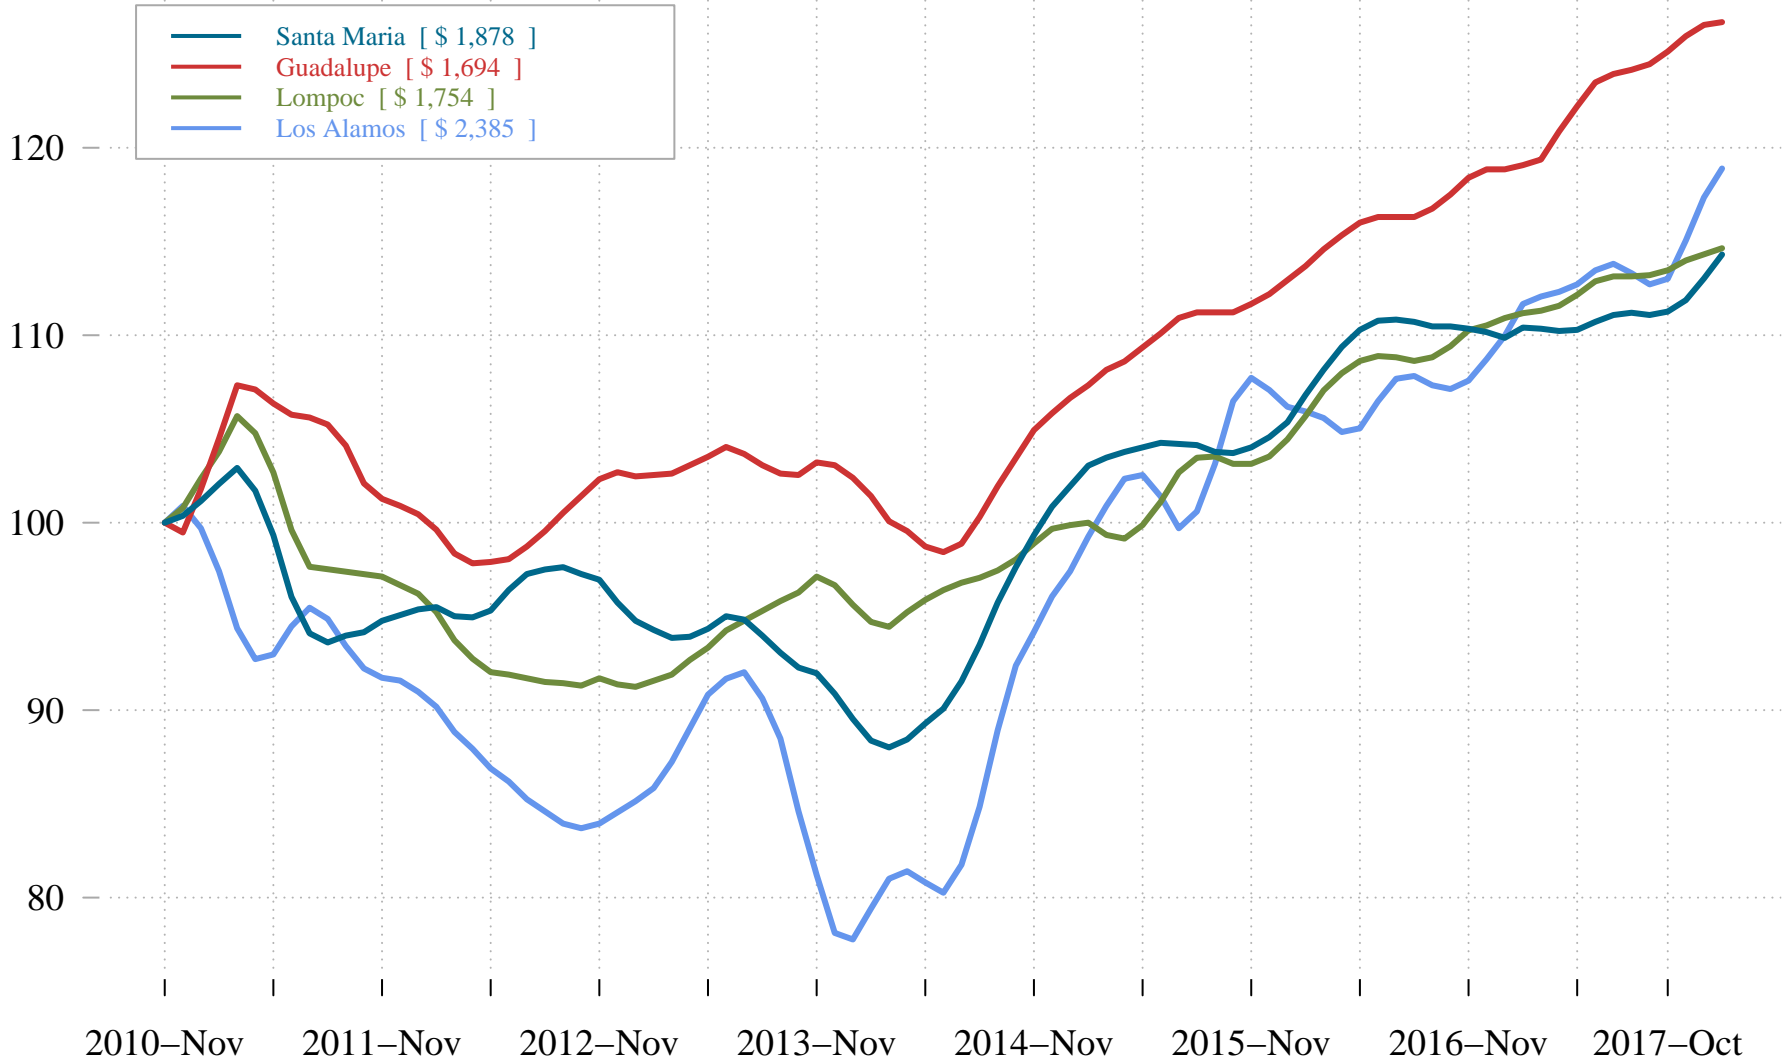

Median Rent Price, by City

Index (Nov 2010 = 100)

Note: Current value in brackets.

www.efp.ucsb.edu

Source: Zillow Research Data