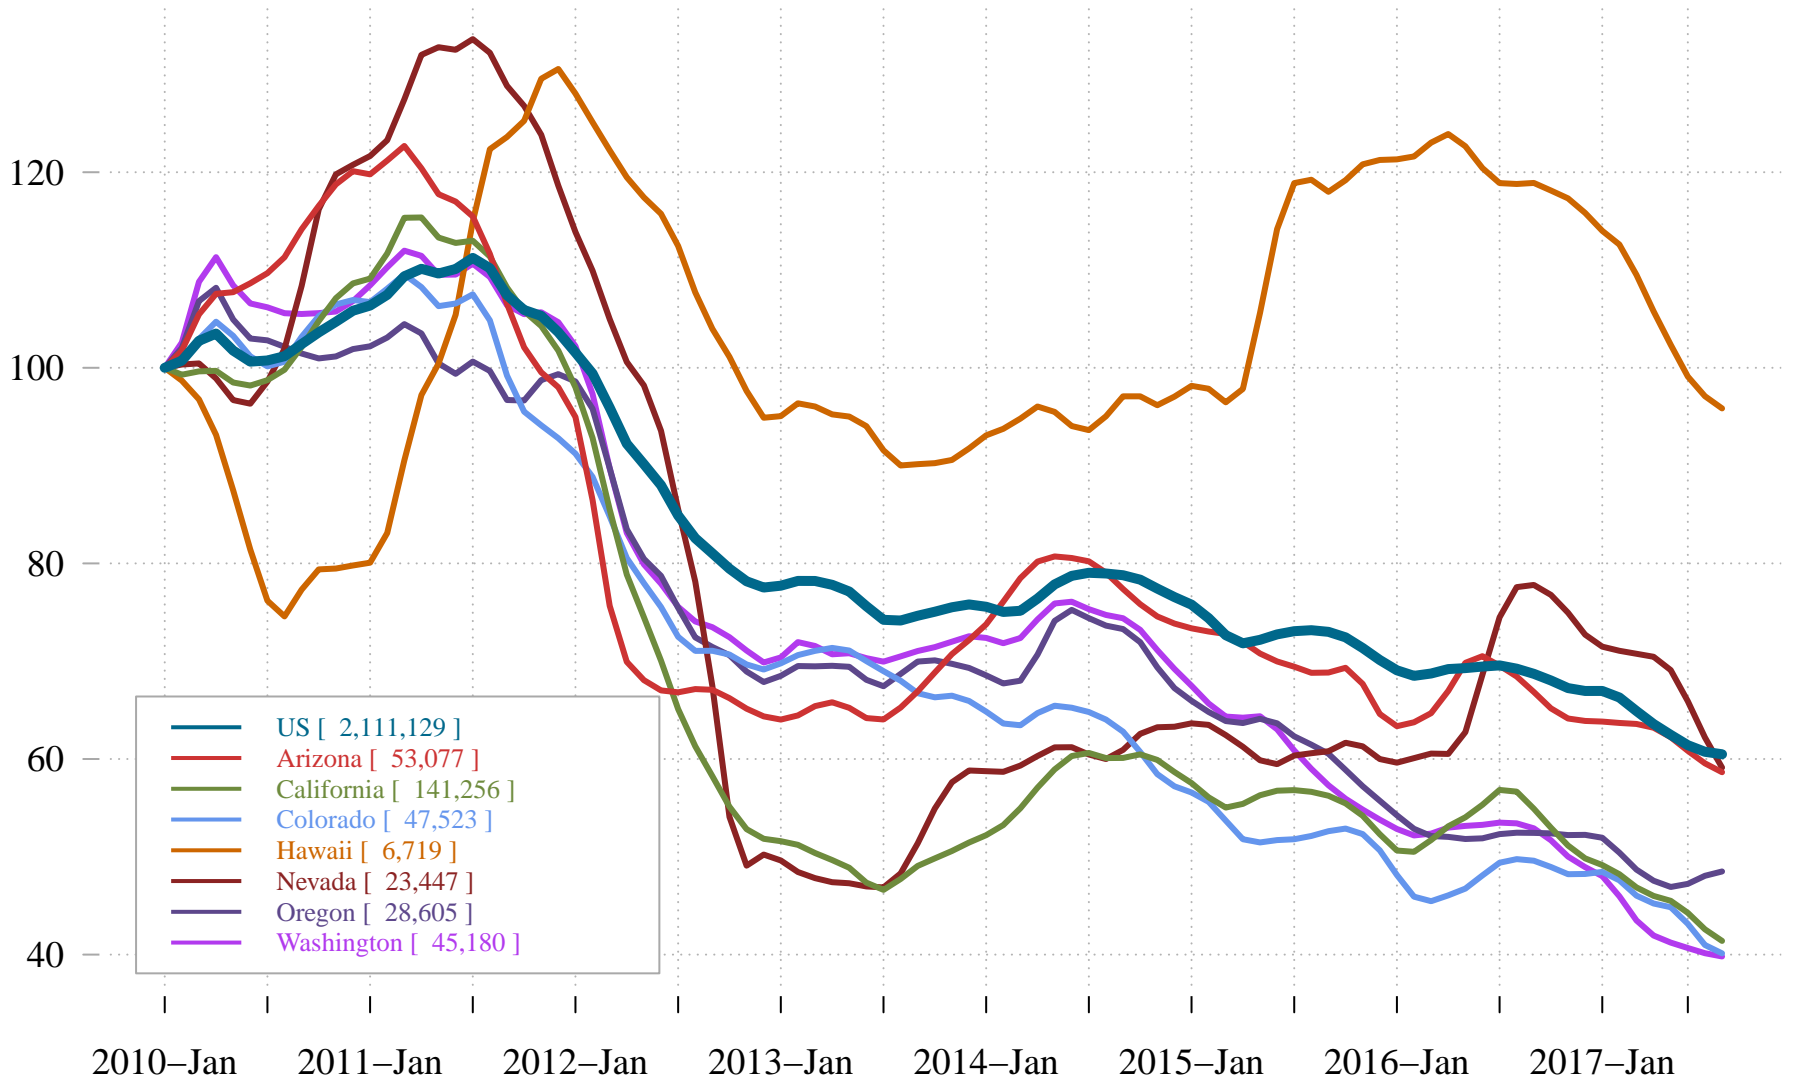

## Smoothed and Seasonally Adjusted

Note: January 2010 value in brackets.

[www.efp.ucsb.edu](http://www.efp.ucsb.edu)

Source: Zillow Research Data