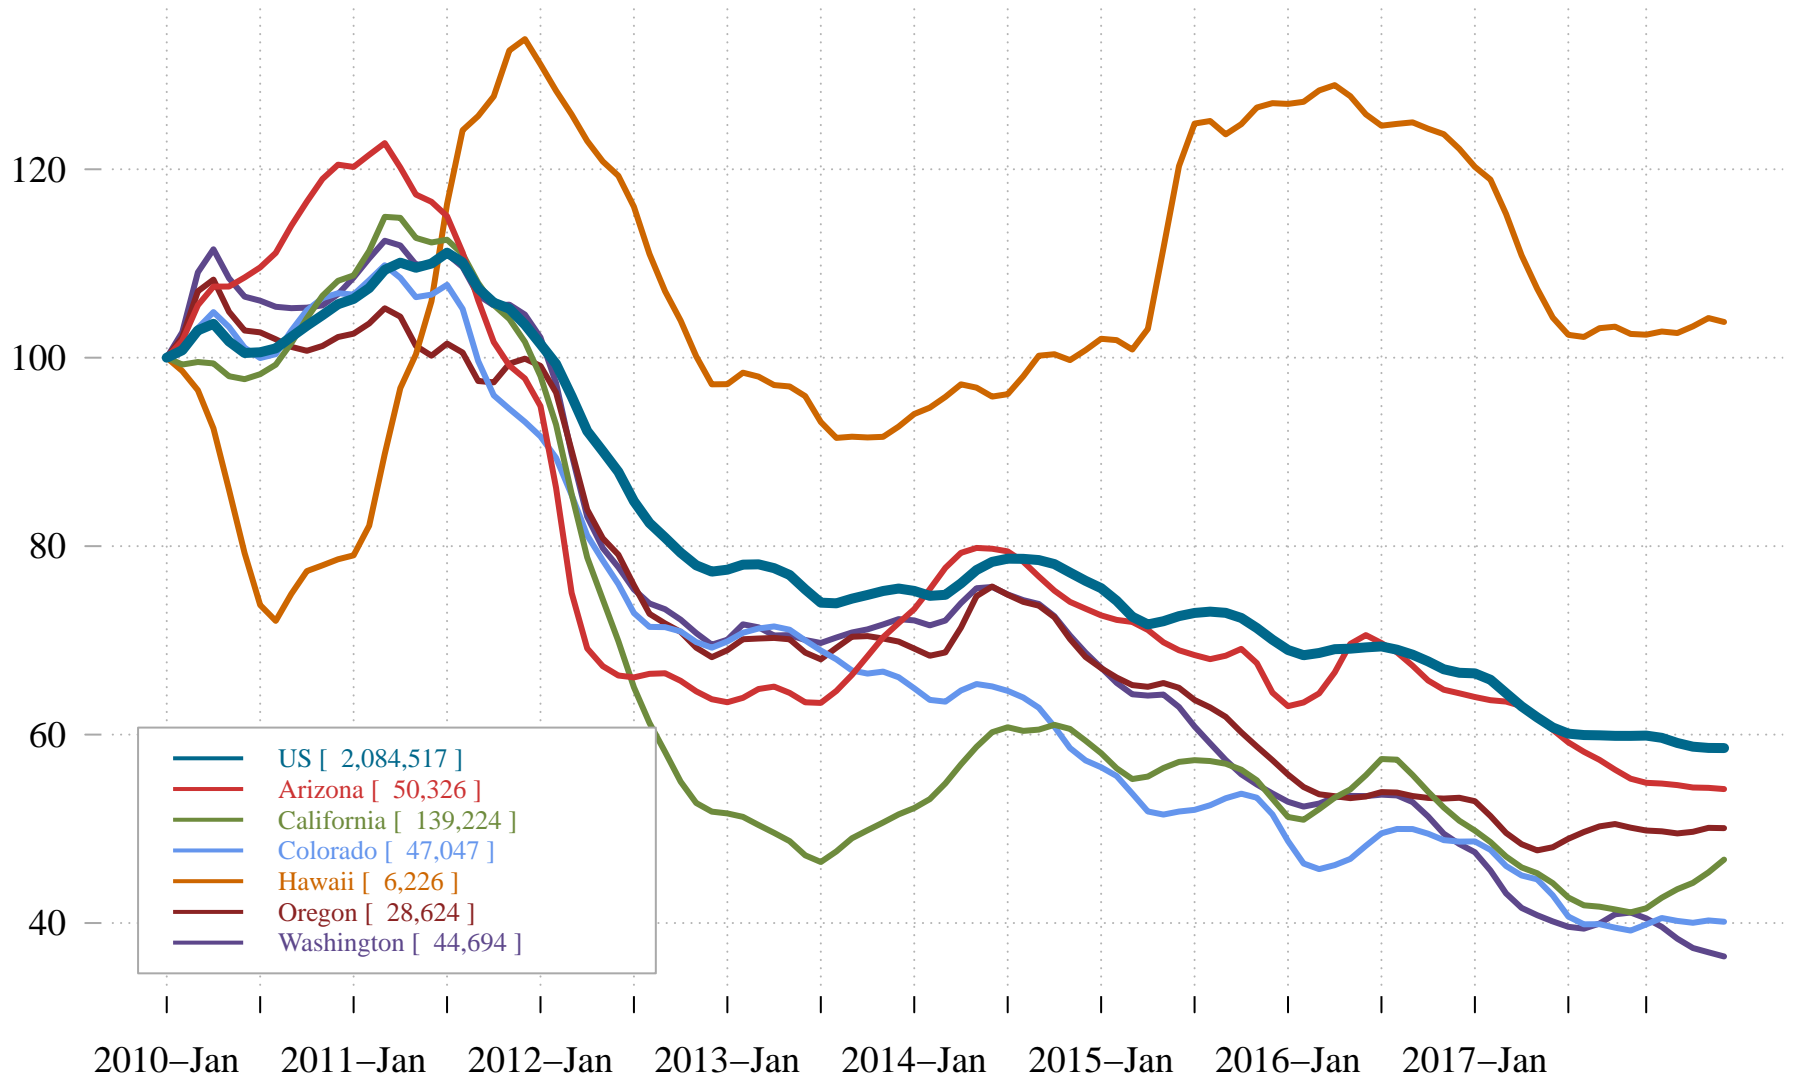

For-Sale Home Inventories

Smoothed and Seasonally Adjusted

Note: January 2010 value in brackets.

www.efp.ucsb.edu

Source: Zillow Research Data