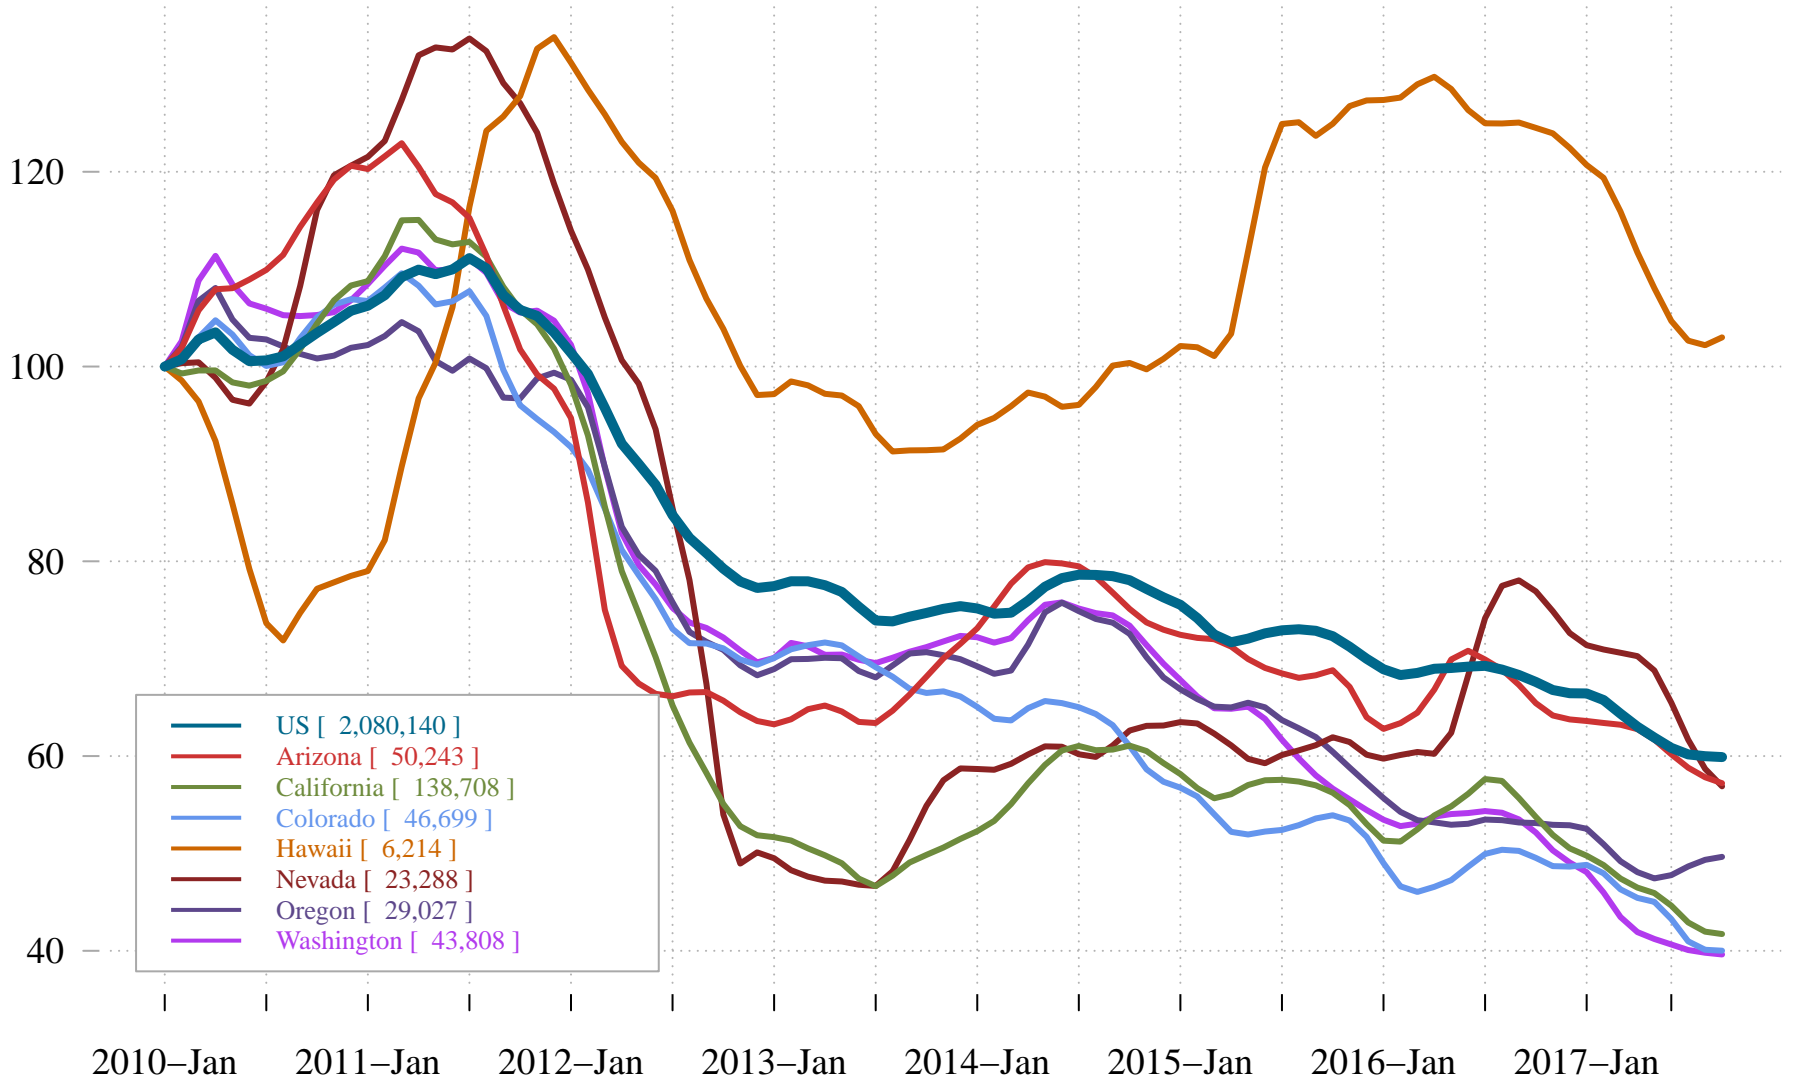

## Smoothed and Seasonally Adjusted

Note: January 2010 value in brackets.

[www.efp.ucsb.edu](http://www.efp.ucsb.edu)

Source: Zillow Research Data