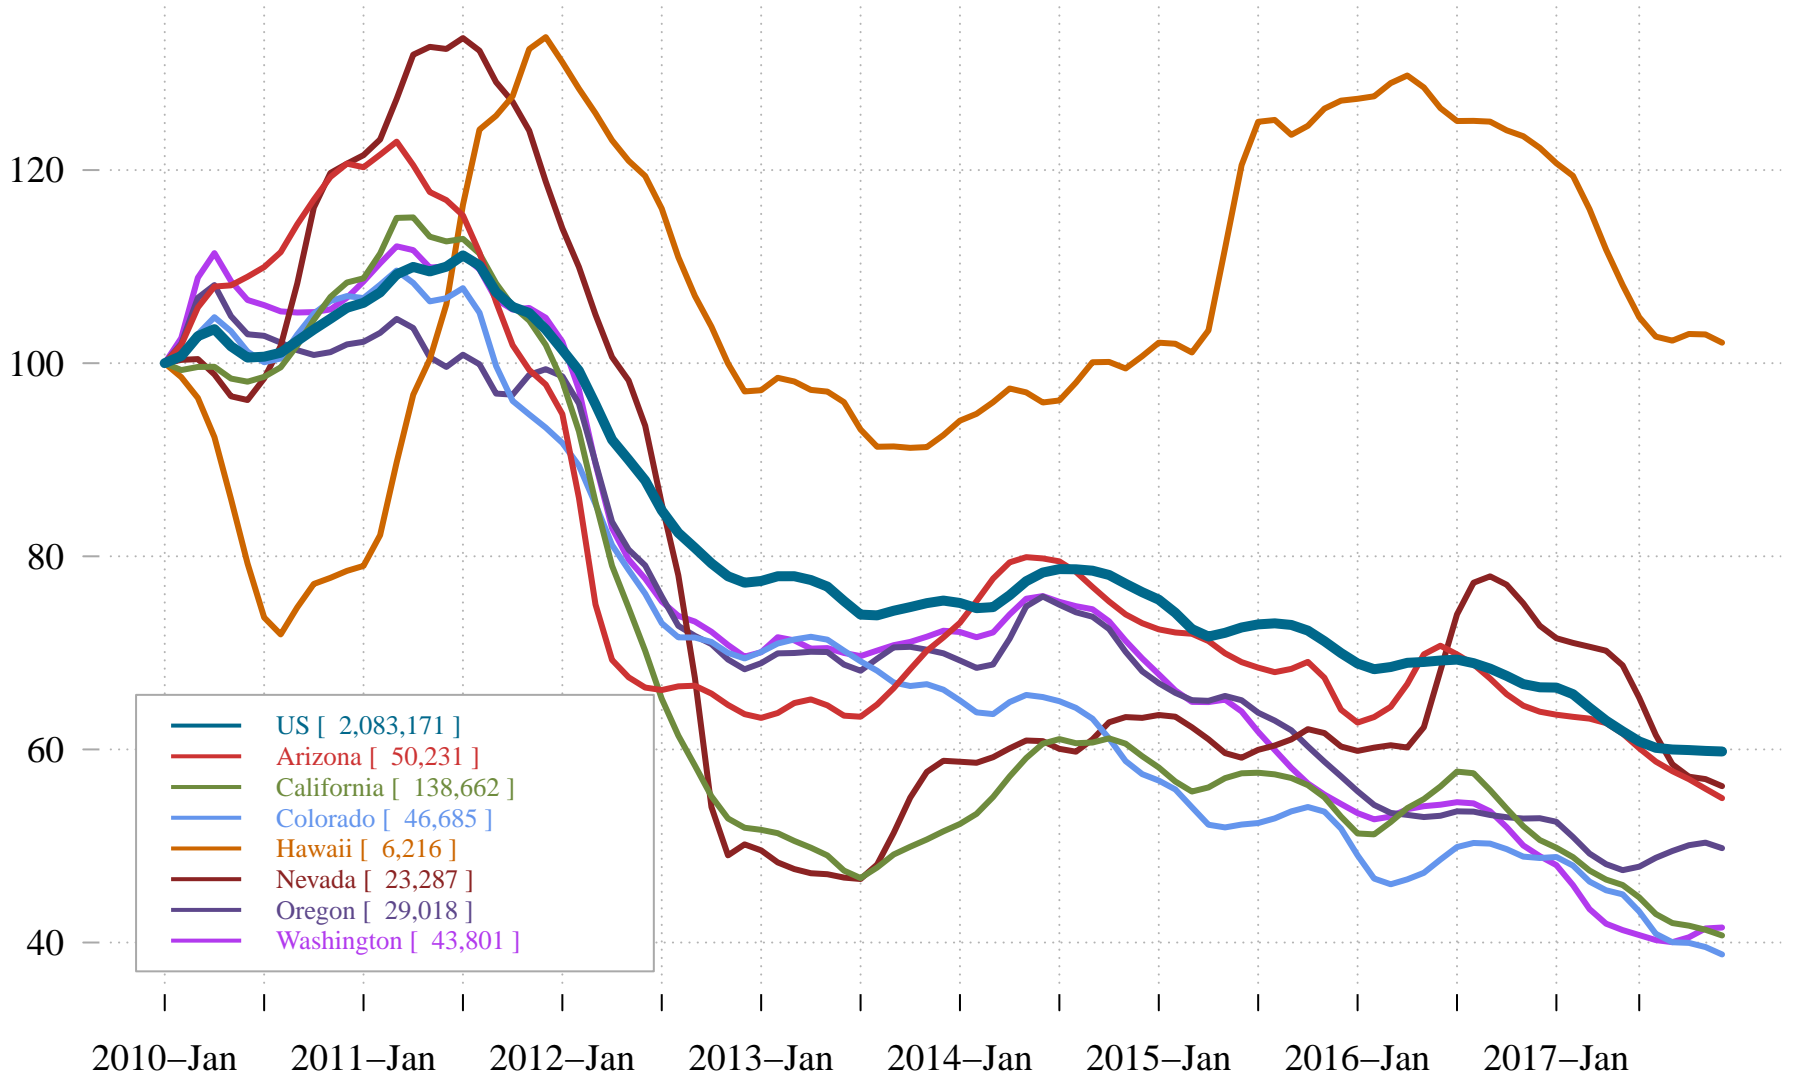

For-Sale Home Inventories

Smoothed and Seasonally Adjusted

Note: January 2010 value in brackets.

www.efp.ucsb.edu

Source: Zillow Research Data