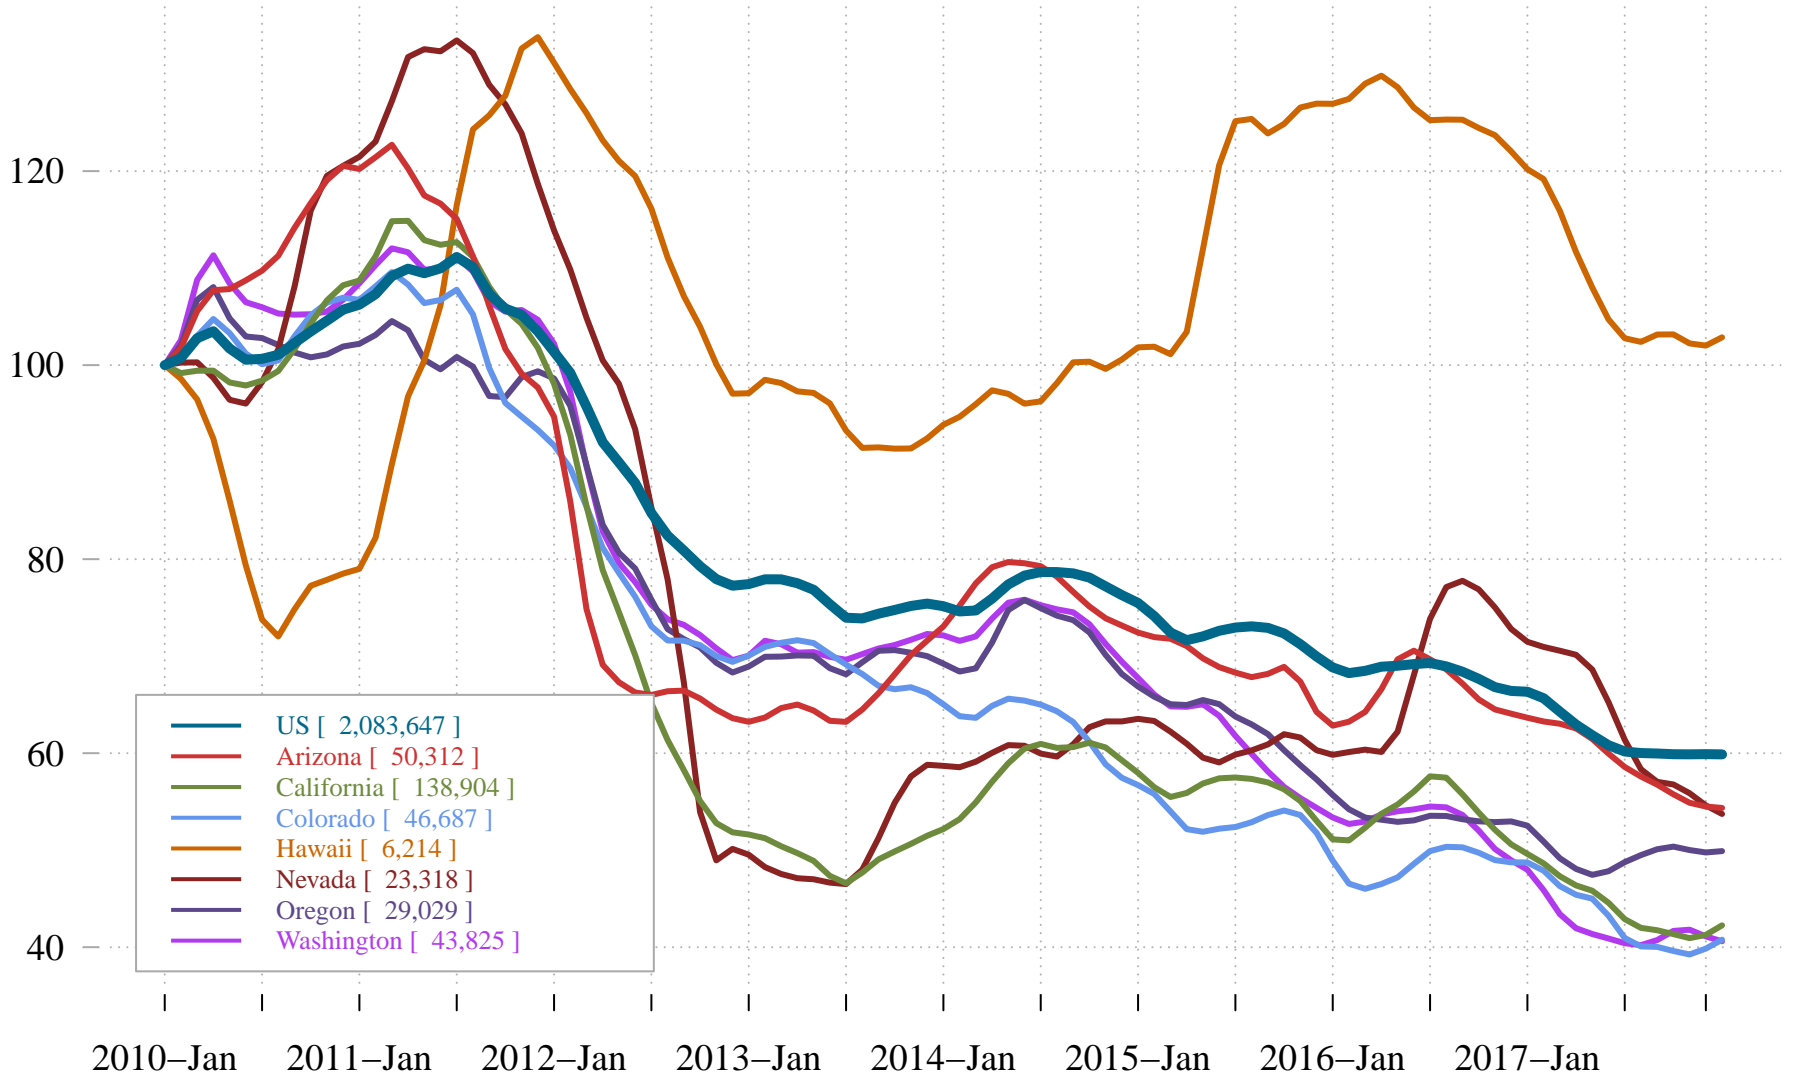

For-Sale Home Inventories

Smoothed and Seasonally Adjusted

Note: January 2010 value in brackets.

www.efp.ucsb.edu

Source: Zillow Research Data