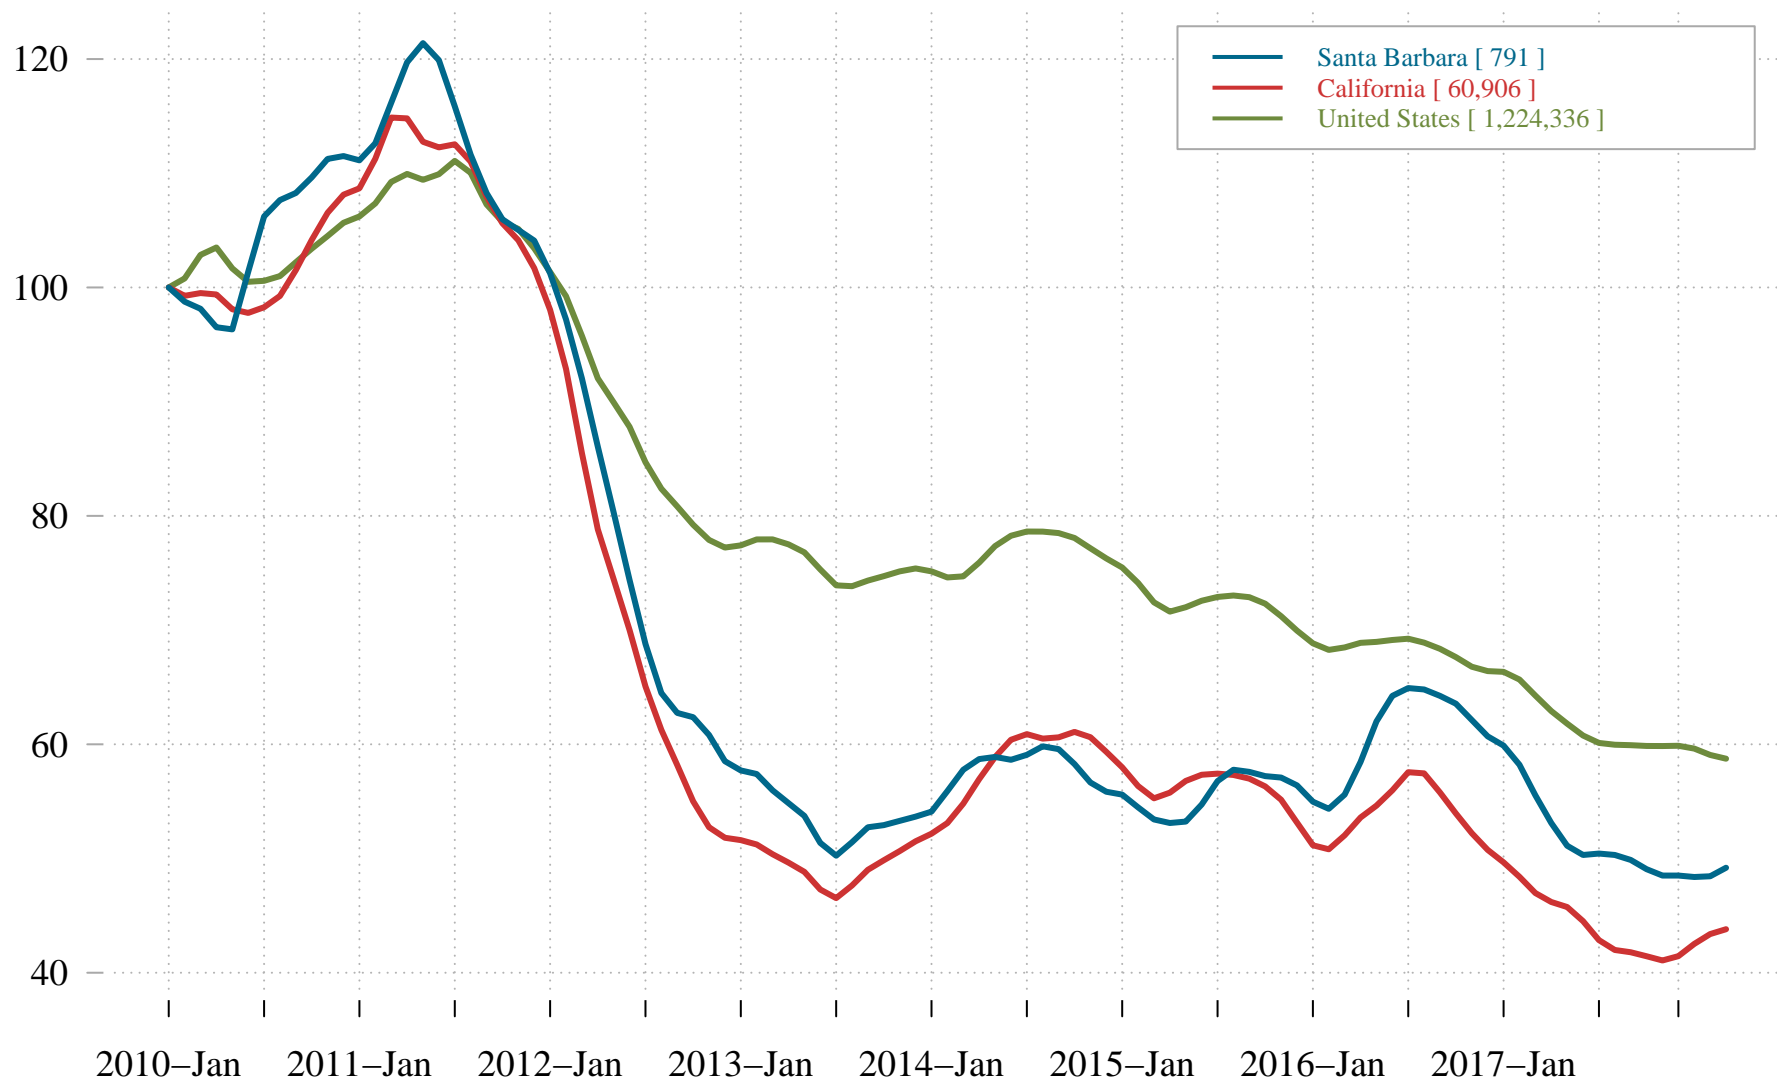

# For-Sale Inventories, Seasonally Adjusted

Index (Jan 2010 = 100)

Note: Current value in brackets.

[www.efp.ucsb.edu](http://www.efp.ucsb.edu)

Source: Zillow Research Data