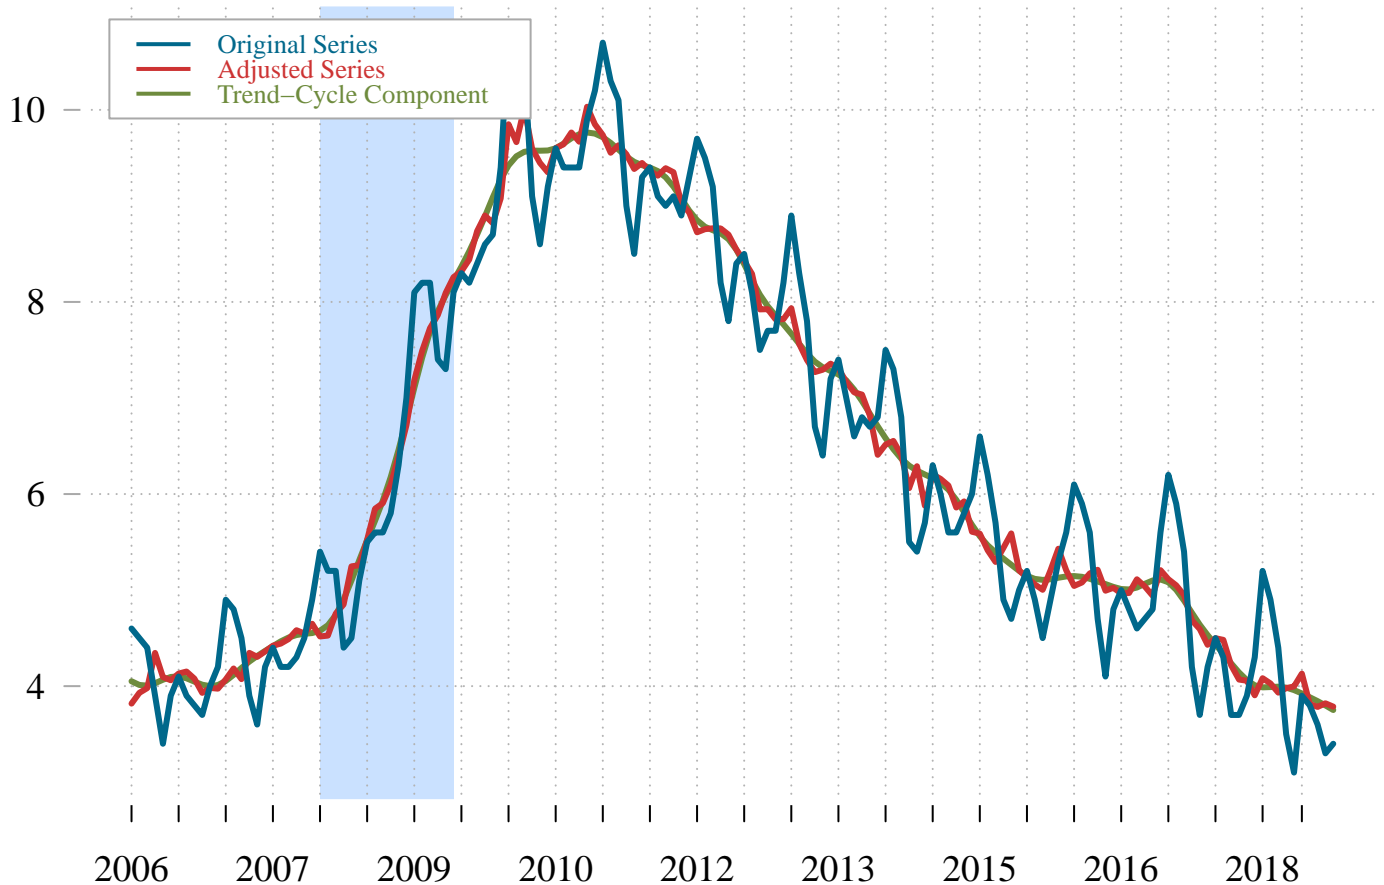

Unemployment Rate, Santa Barbara County

Percent (%)

Most Recent (Unadjusted) = 3.4 %

Most Recent (Adjusted) = 3.8 %

Change (Month) = -0.03 % and Change (Year) = -0.28 %