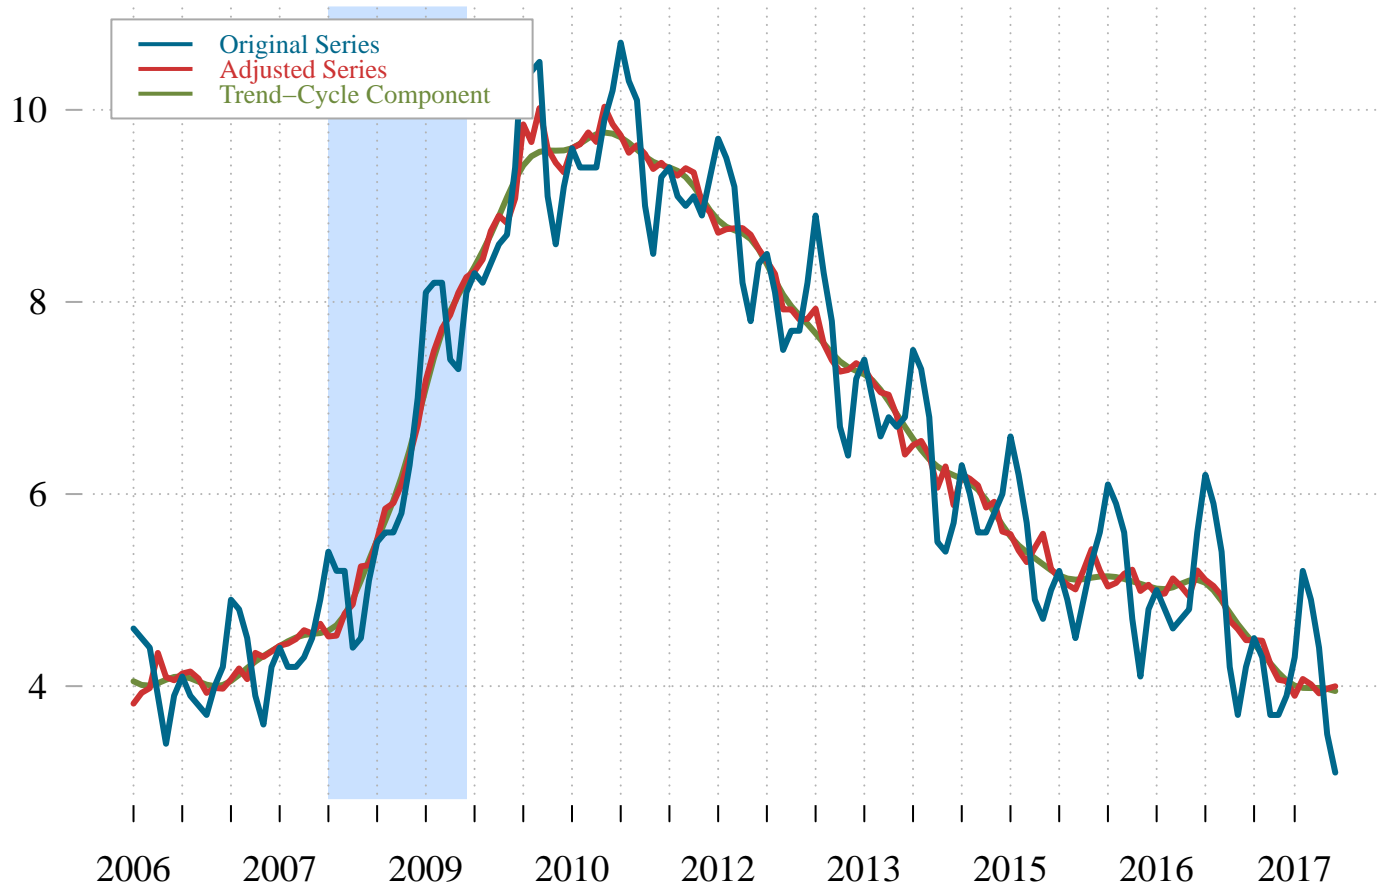

Unemployment Rate, Santa Barbara County

Percent (%)

Most Recent (Unadjusted) = 3.1 %

Most Recent (Adjusted) = 4 %

Change (Month) = 0.02 % and Change (Year) = -0.6 %