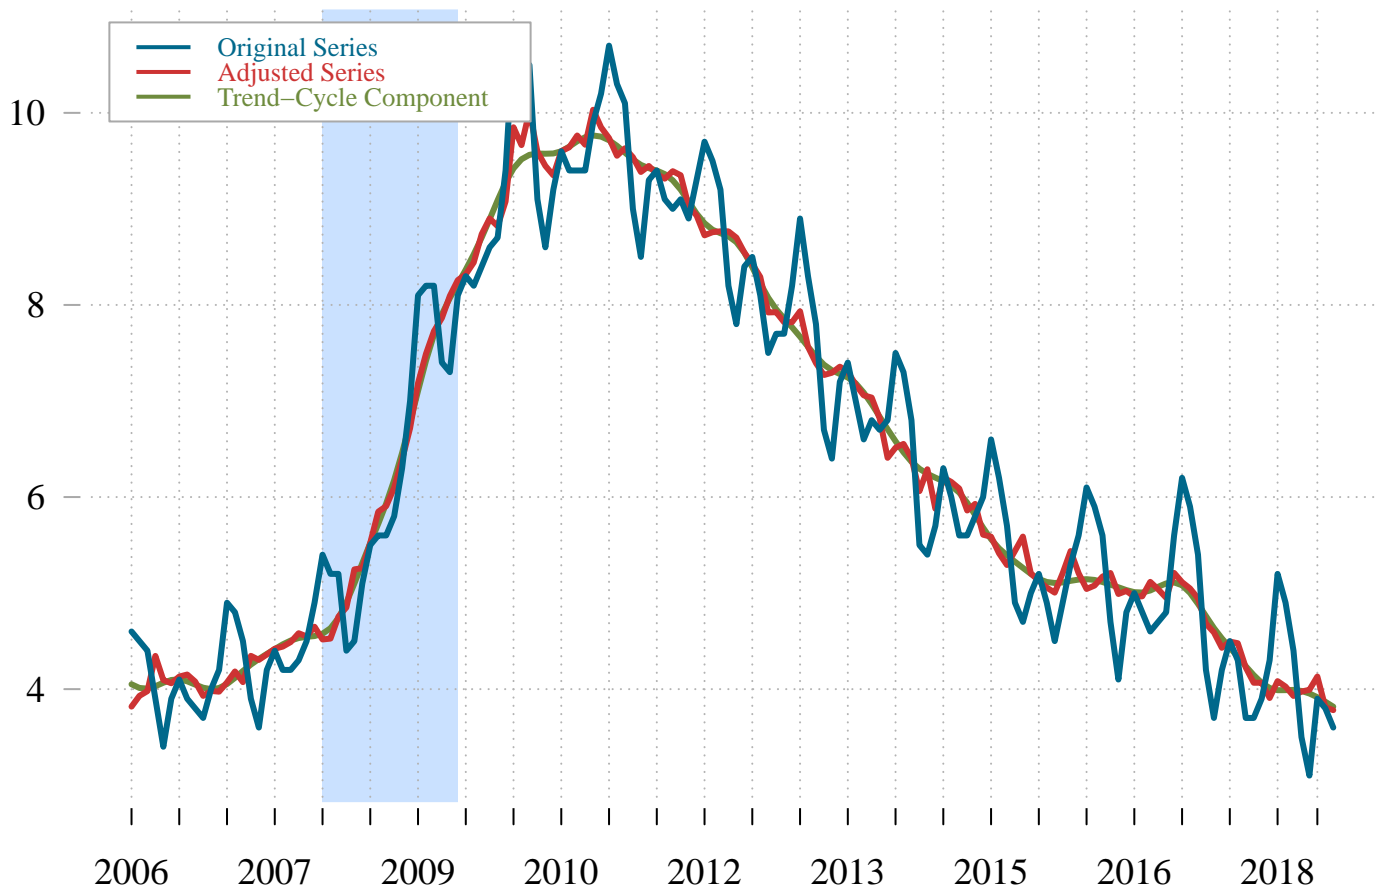

# Unemployment Rate, Santa Barbara County

Percent (%)

Most Recent (Unadjusted) = 3.6 %

Most Recent (Adjusted) = 3.8 %

Change (Month) = -0.03 % and Change (Year) = -0.7 %