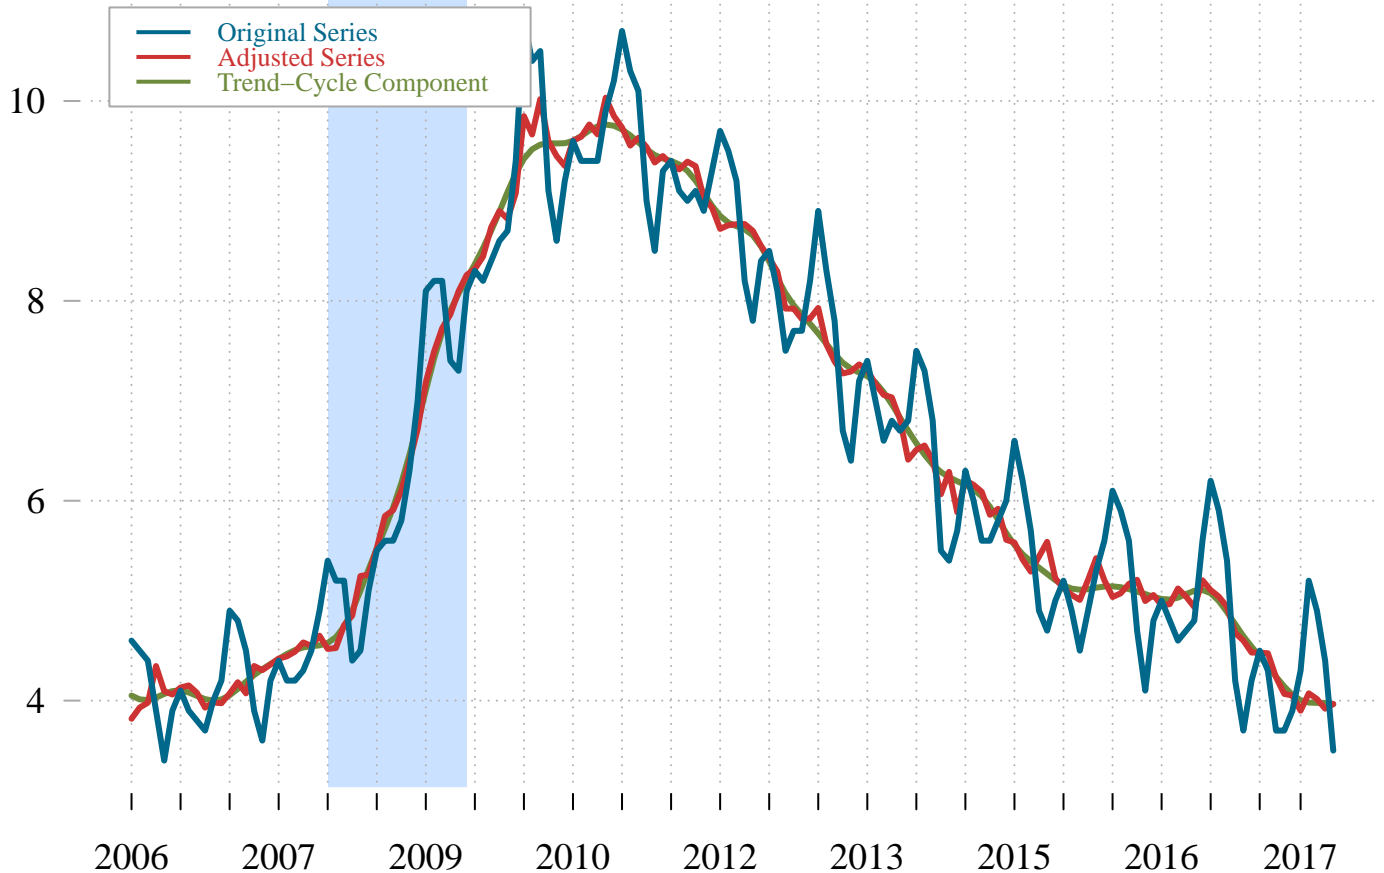

Unemployment Rate, Santa Barbara County

Percent (%)

Most Recent (Unadjusted) = 3.5 %

Most Recent (Adjusted) = 4 %

Change (Month) = 0.05 % and Change (Year) = -0.71 %