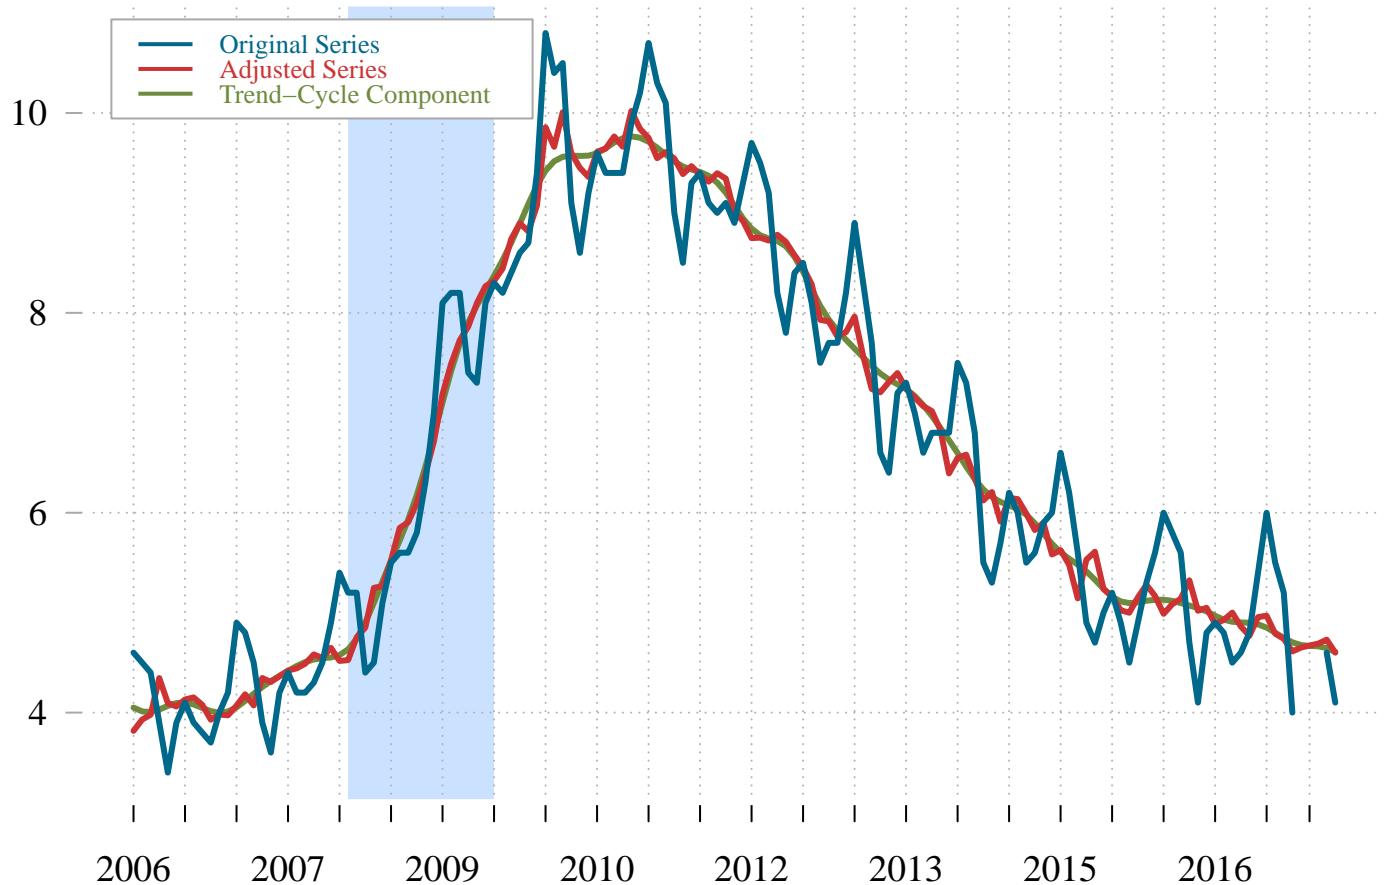

Unemployment Rate, Santa Barbara County

Percent (%)

Most Recent (Unadjusted) = 4.1 %

Most Recent (Adjusted) = 4.6 %

Change (Month) = -0.13 % and Change (Year) = -0.4 %