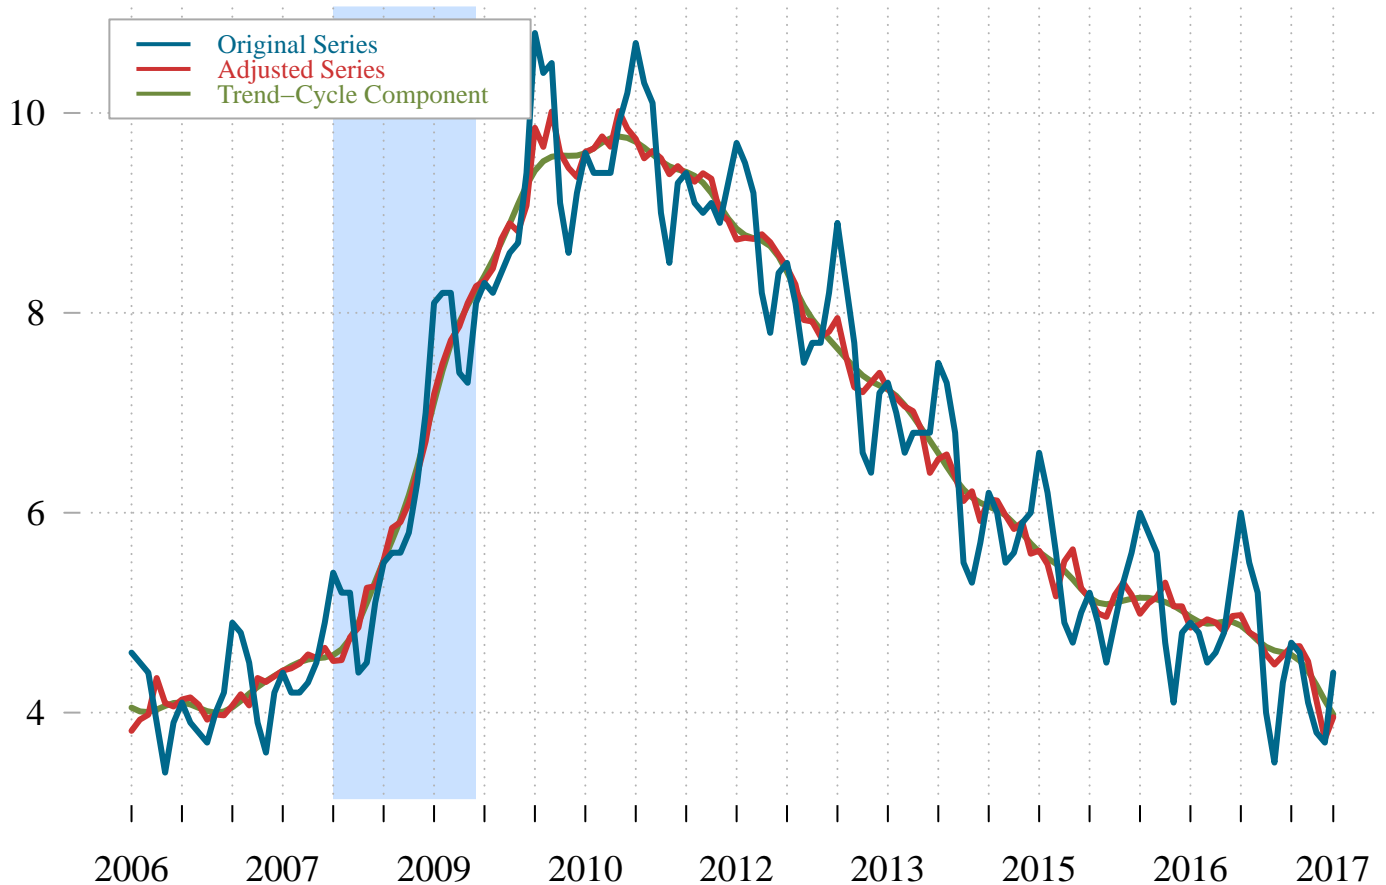

# Unemployment Rate, Santa Barbara County

Percent (%)

Most Recent (Unadjusted) = 4.4 %

Most Recent (Adjusted) = 4 %

Change (Month) = 0.22 % and Change (Year) = -1.01 %