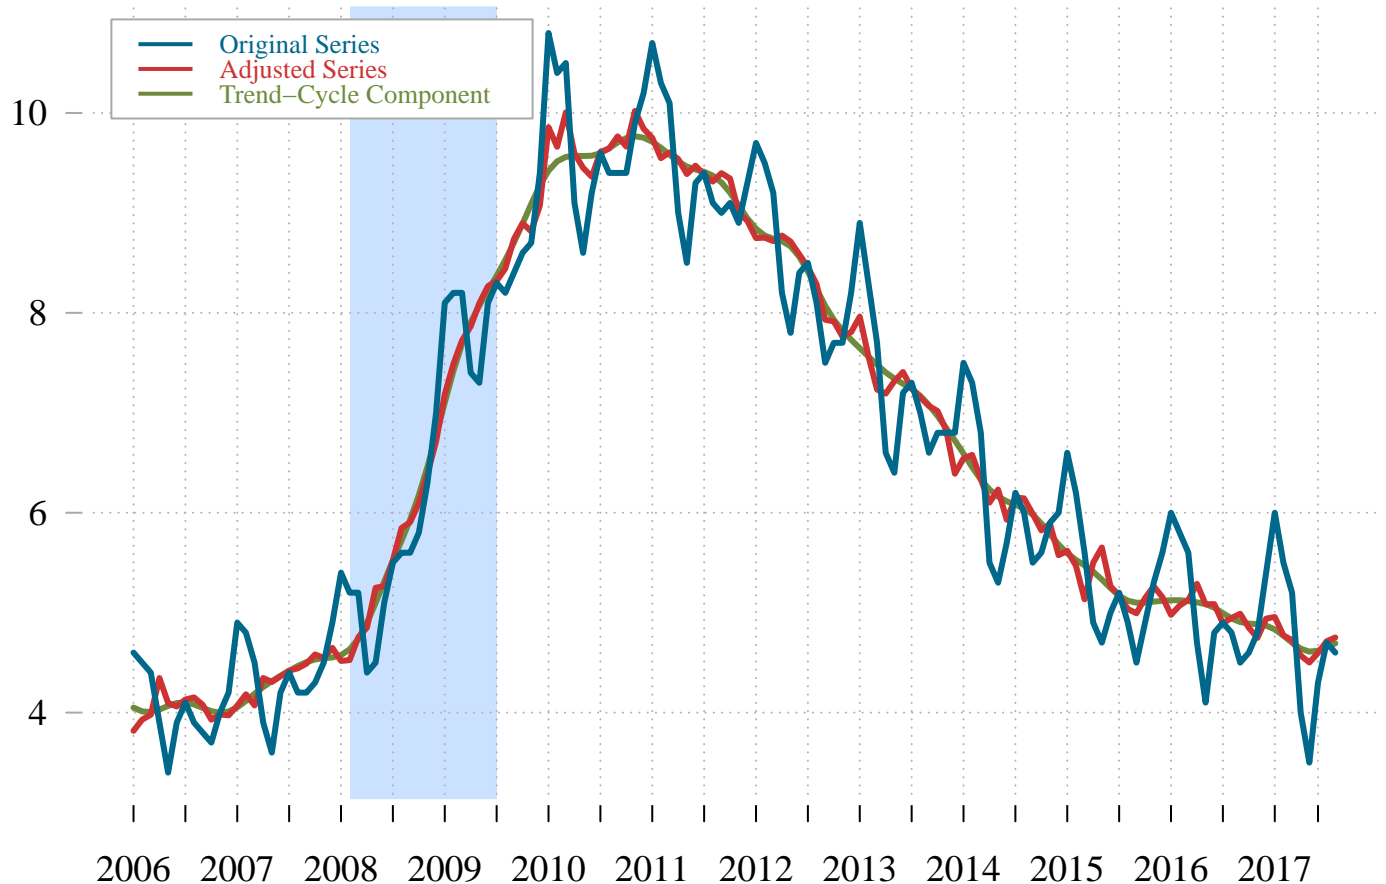

Unemployment Rate, Santa Barbara County

Percent (%)

Most Recent (Unadjusted) = 4.6 %

Most Recent (Adjusted) = 4.8 %

Change (Month) = 0.04 % and Change (Year) = -0.19 %