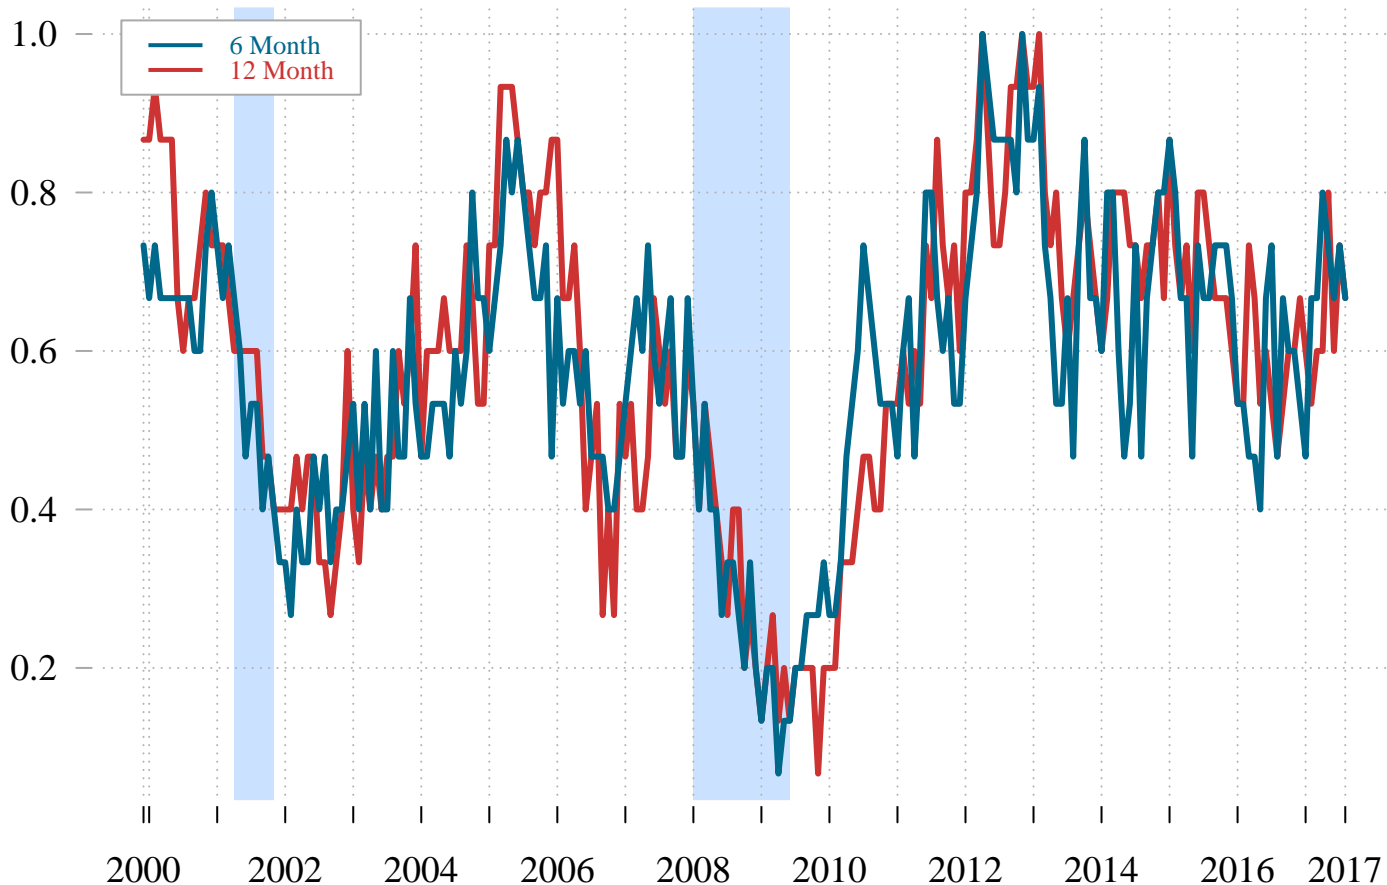

Diffusion Index for 2-Digit Industries

Santa Barbara County

Current Value (6-Mo) = 0.67

Current Value (12-Mo) = 0.67

Source: California Employment Development Department (EDD)