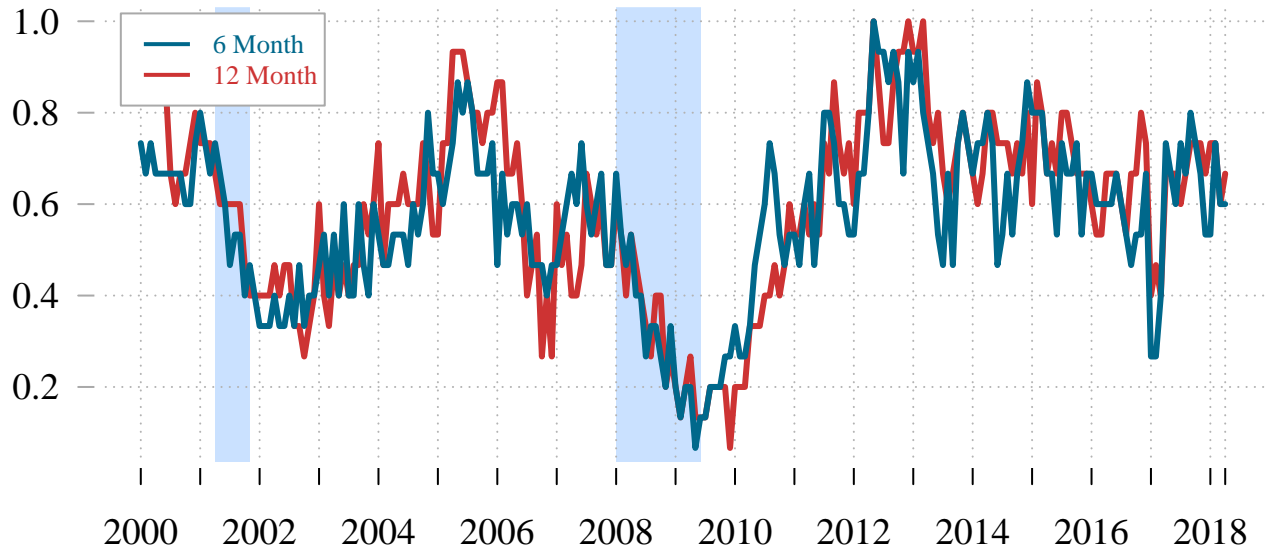

# Diffusion Index for 2-Digit Industries

## Santa Barbara County

Current Value (6-Mo) = 0.6

Current Value (12-Mo) = 0.67

Source: California Employment Development Department (EDD)