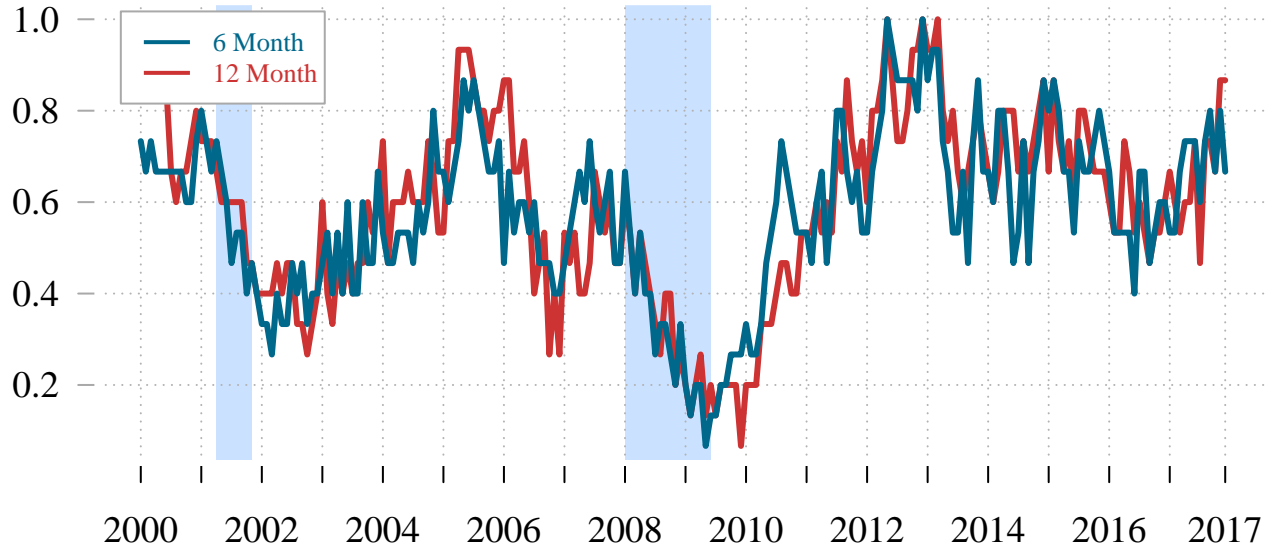

# Diffusion Index for 2-Digit Industries

## Santa Barbara County

Current Value (6-Mo) = 0.67

Current Value (12-Mo) = 0.87

Source: California Employment Development Department (EDD)