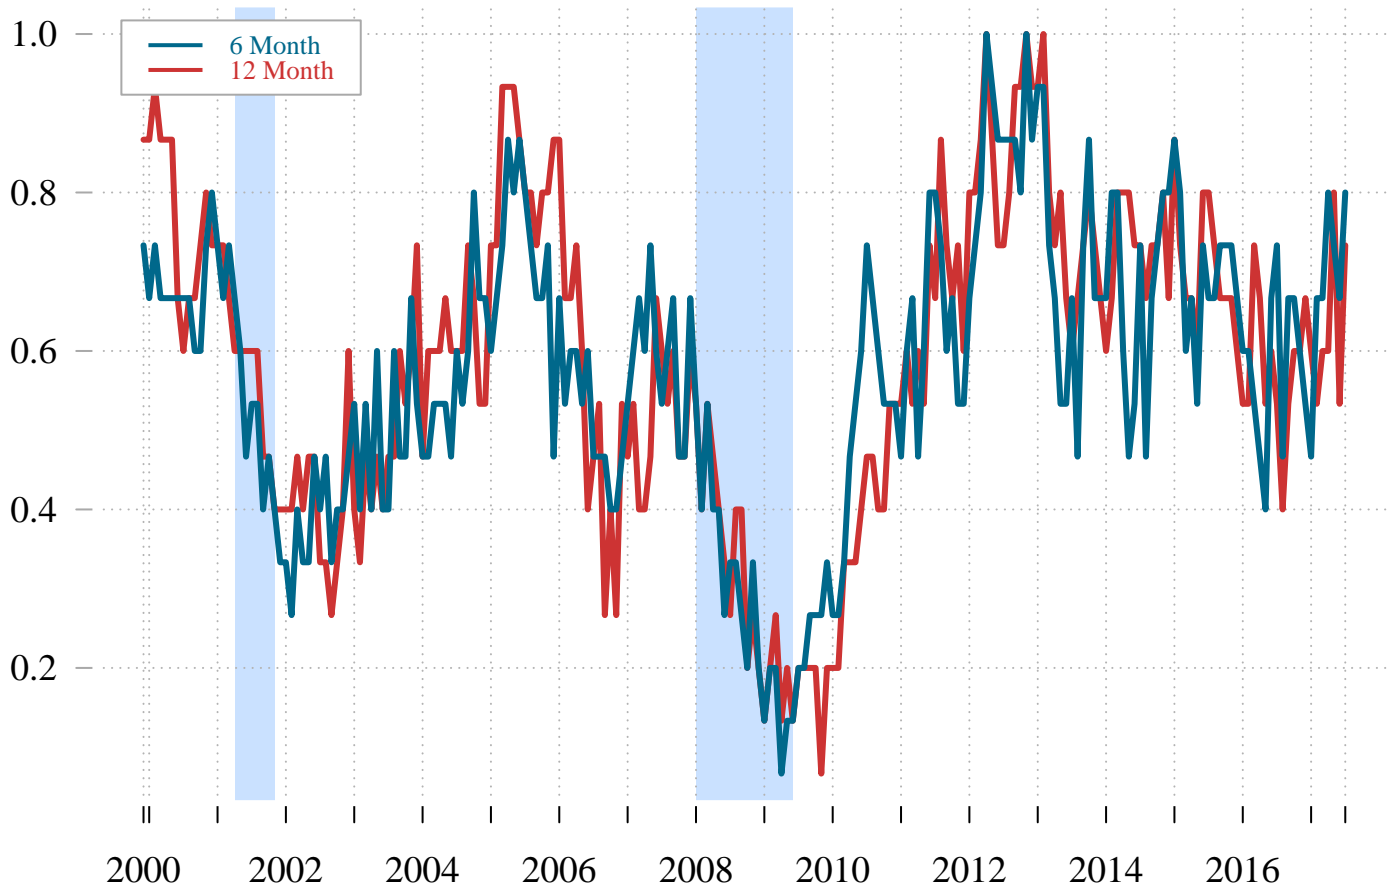

# Diffusion Index for 2-Digit Industries

Santa Barbara County

Current Value (6-Mo) = 0.8

Current Value (12-Mo) = 0.73

Source: California Employment Development Department (EDD)