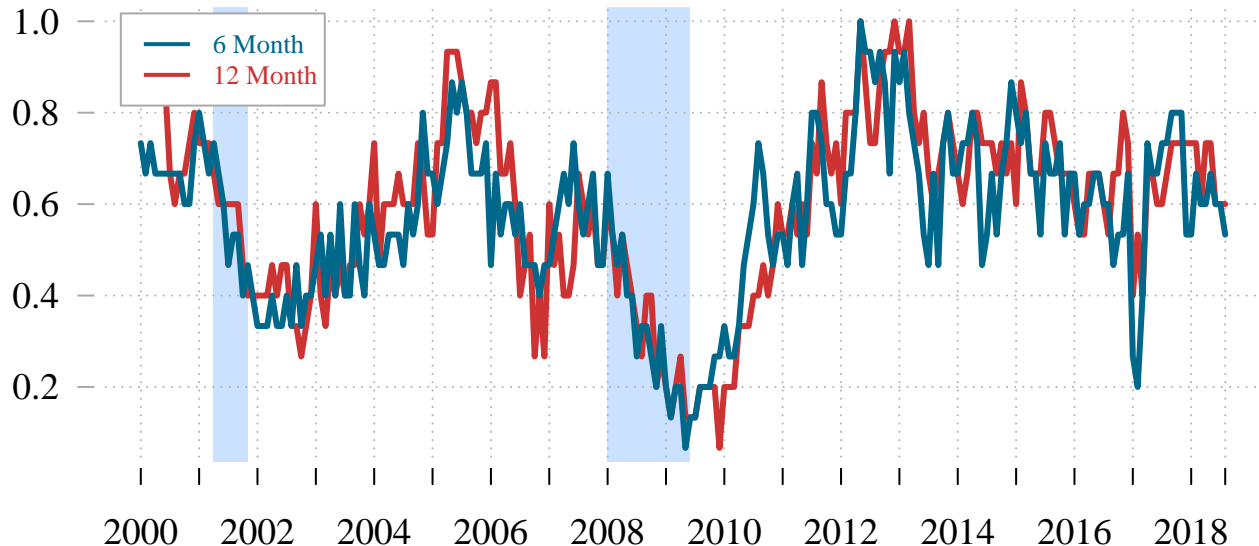

Diffusion Index for 2-Digit Industries

Santa Barbara County

Current Value (6-Mo) = 0.53

Current Value (12-Mo) = 0.6

Source: California Employment Development Department (EDD)