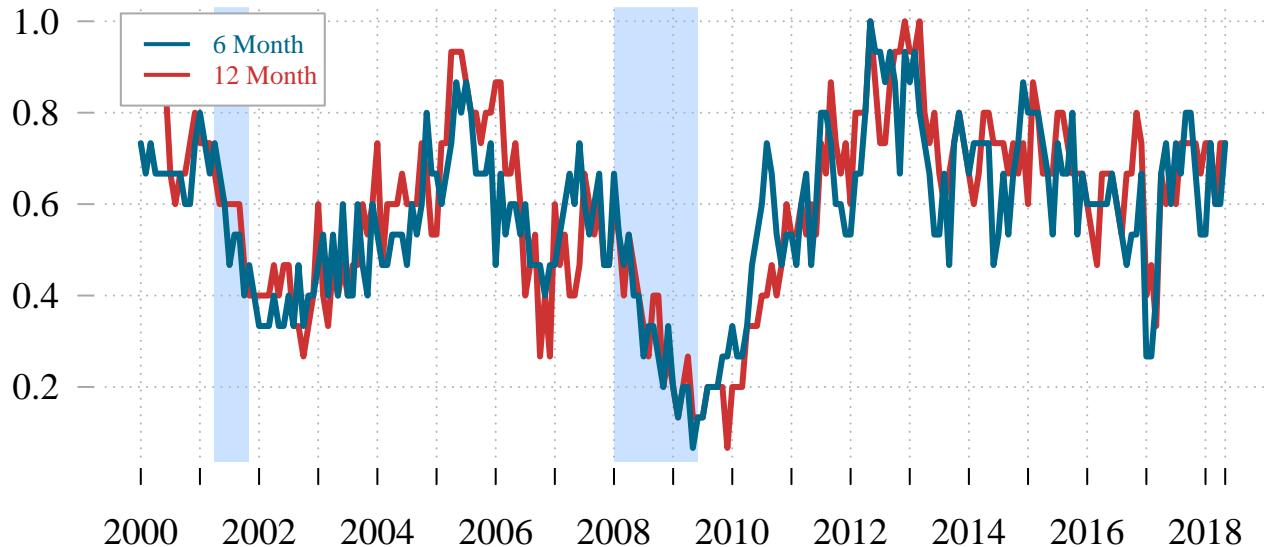

Diffusion Index for 2-Digit Industries

Santa Barbara County

Current Value (6-Mo) = 0.73

Current Value (12-Mo) = 0.73

Source: California Employment Development Department (EDD)