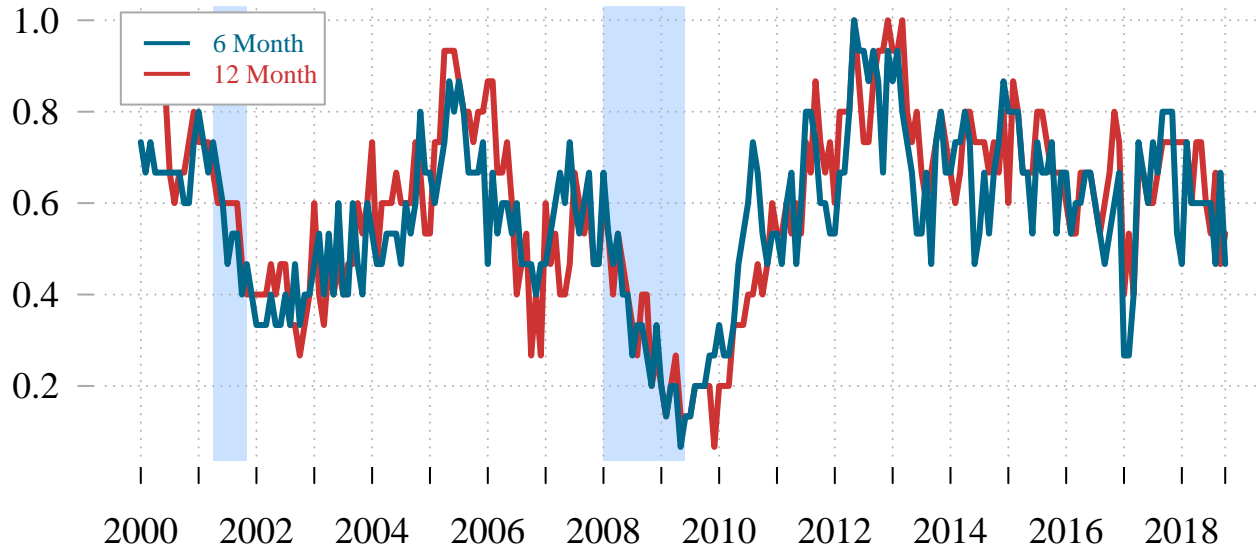

# Diffusion Index for 2-Digit Industries

## Santa Barbara County

Current Value (6-Mo) = 0.47

Current Value (12-Mo) = 0.53

Source: California Employment Development Department (EDD)