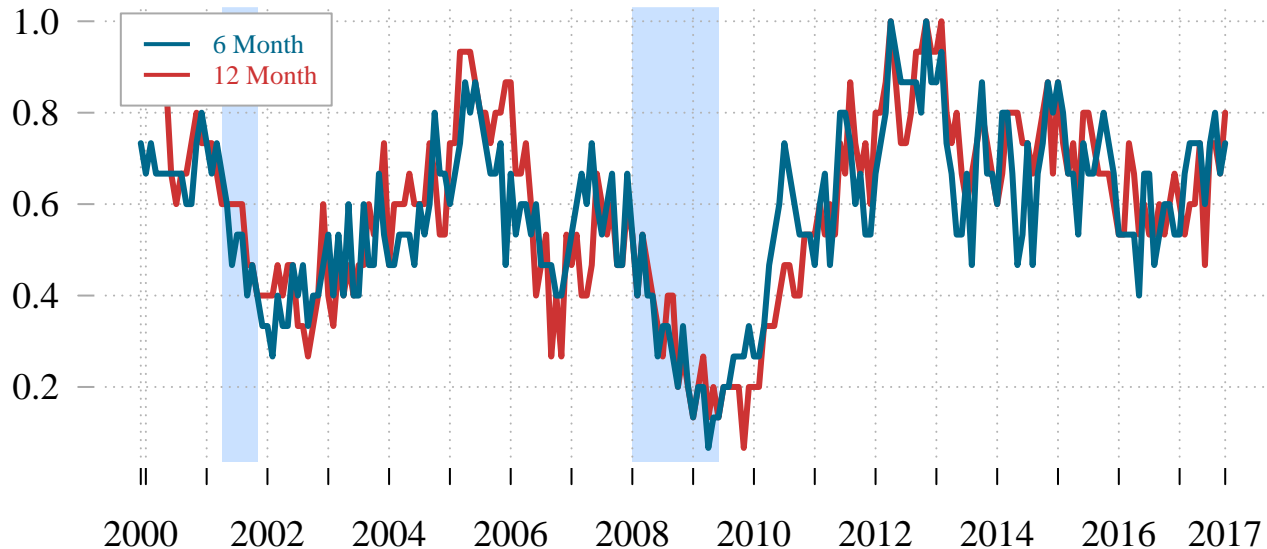

Diffusion Index for 2-Digit Industries

Santa Barbara County

Current Value (6-Mo) = 0.73

Current Value (12-Mo) = 0.8

Source: California Employment Development Department (EDD)