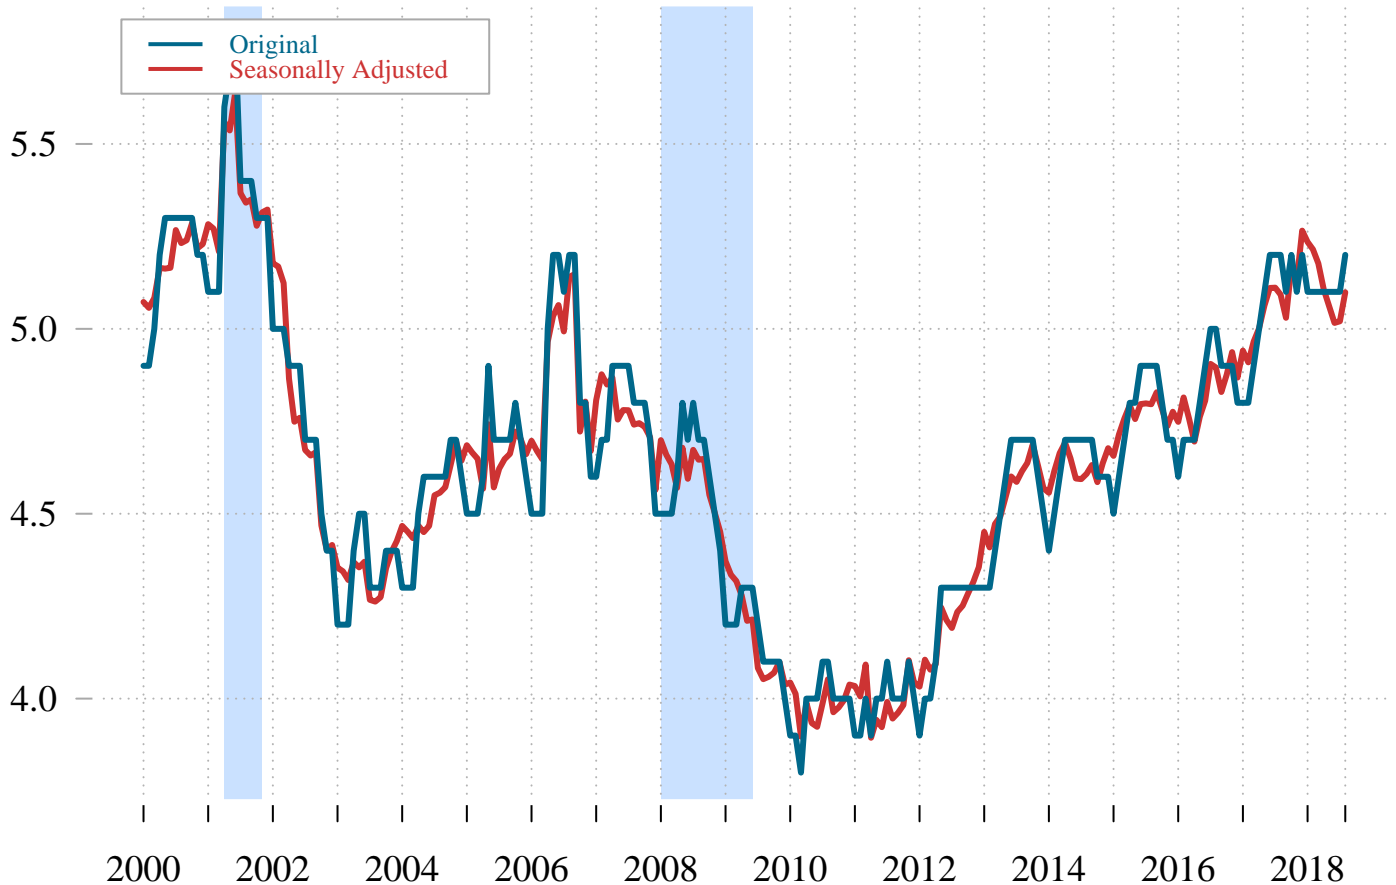

Wholesale Trade, Santa Barbara County

Number Employed (Thousands)

Most Recent (Unadjusted) = 5,200

Most Recent (Adjusted) = 5,099

Percent Change (Month) = 1.56 % and Percent Change (Year) = 0.12 %