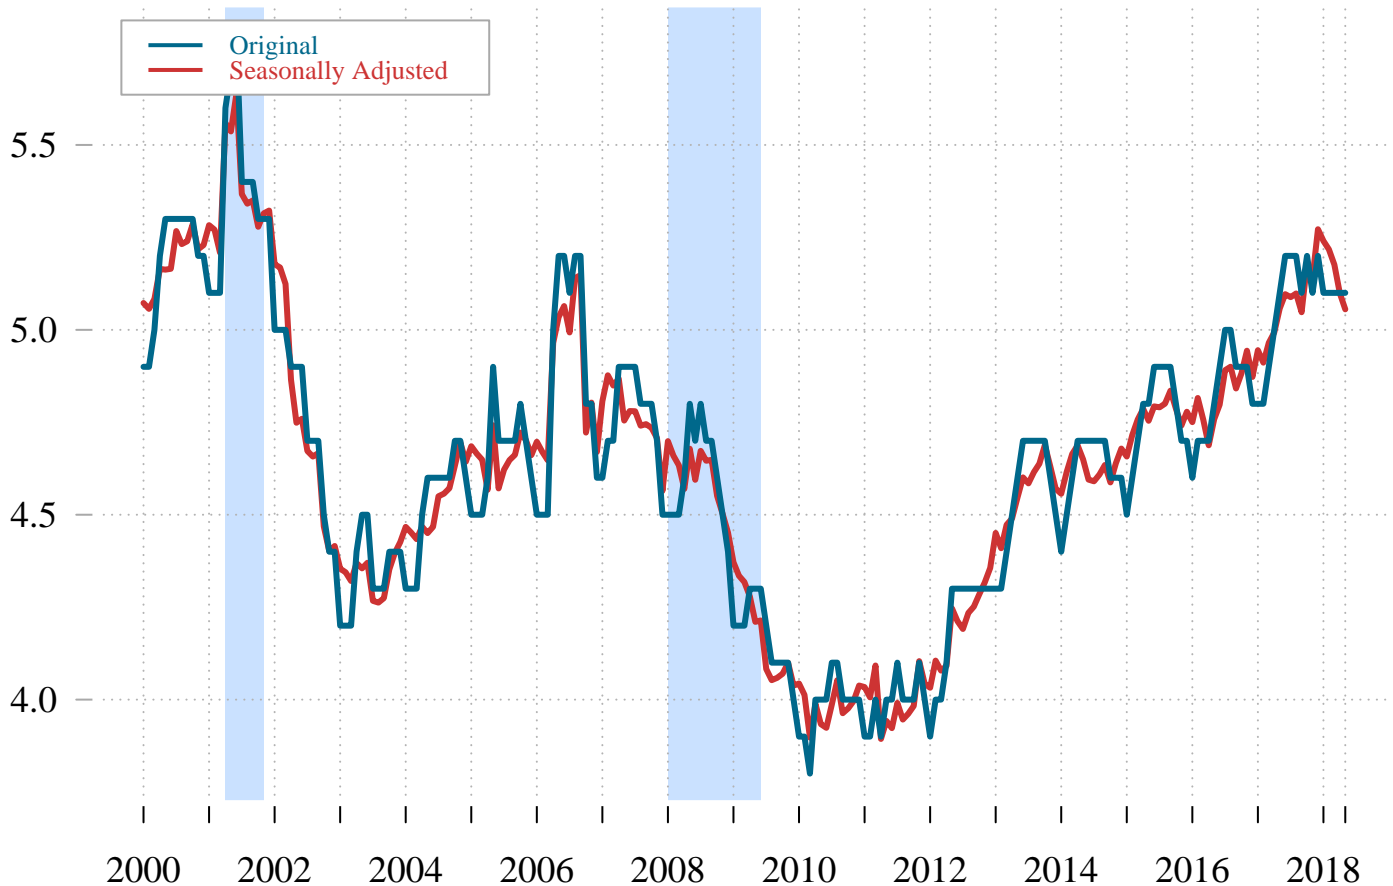

# Wholesale Trade, Santa Barbara County

Number Employed (Thousands)

Most Recent (Unadjusted) = 5,100

Most Recent (Adjusted) = 5,055

Percent Change (Month) = -0.86 % and Percent Change (Year) = -0.04 %