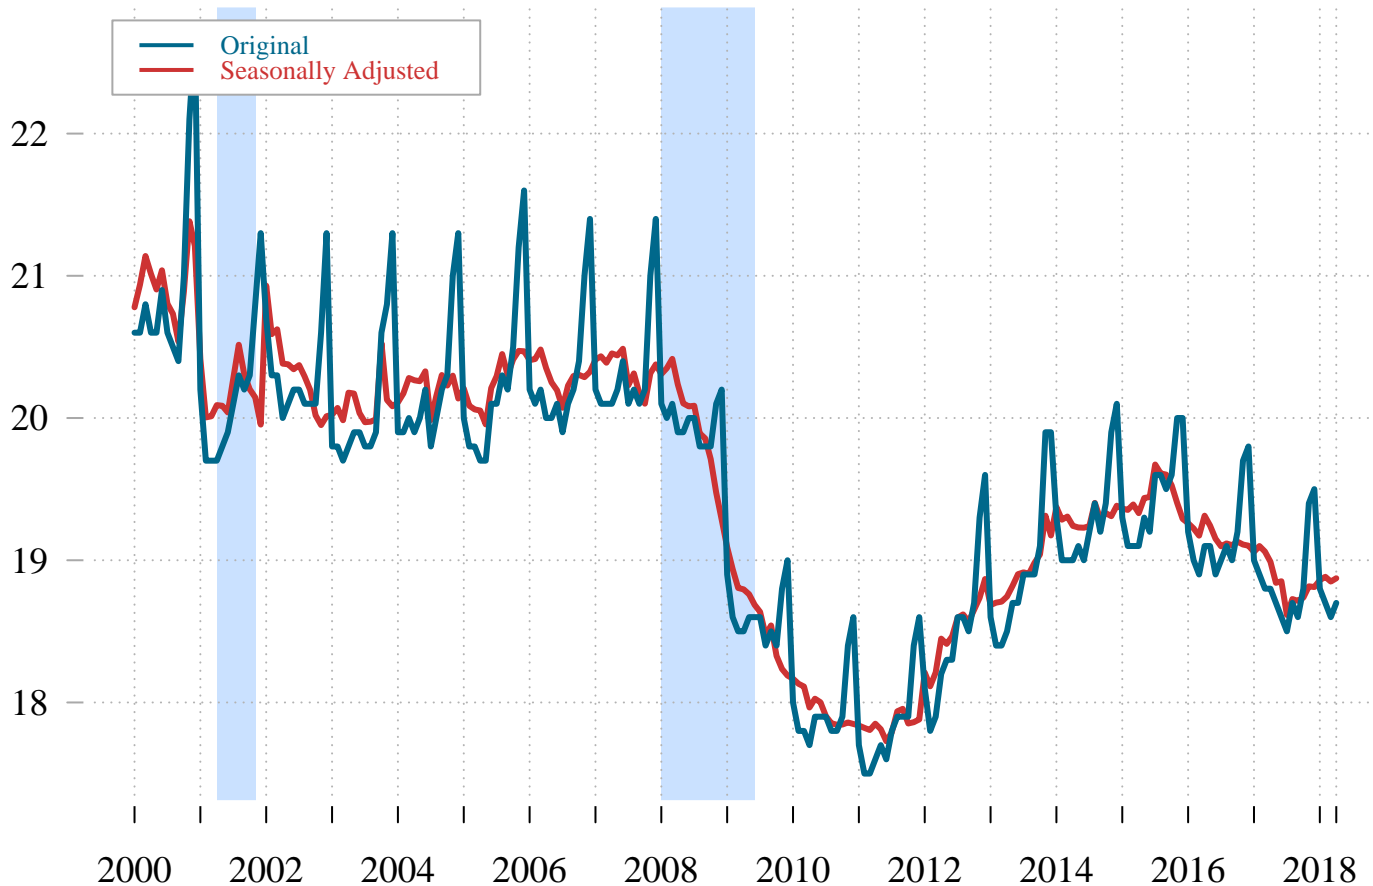

Retail Trade, Santa Barbara County

Number Employed (Thousands)

Most Recent (Unadjusted) = 18,700

Most Recent (Adjusted) = 18,873

Percent Change (Month) = 0.12 % and Percent Change (Year) = -0.61 %