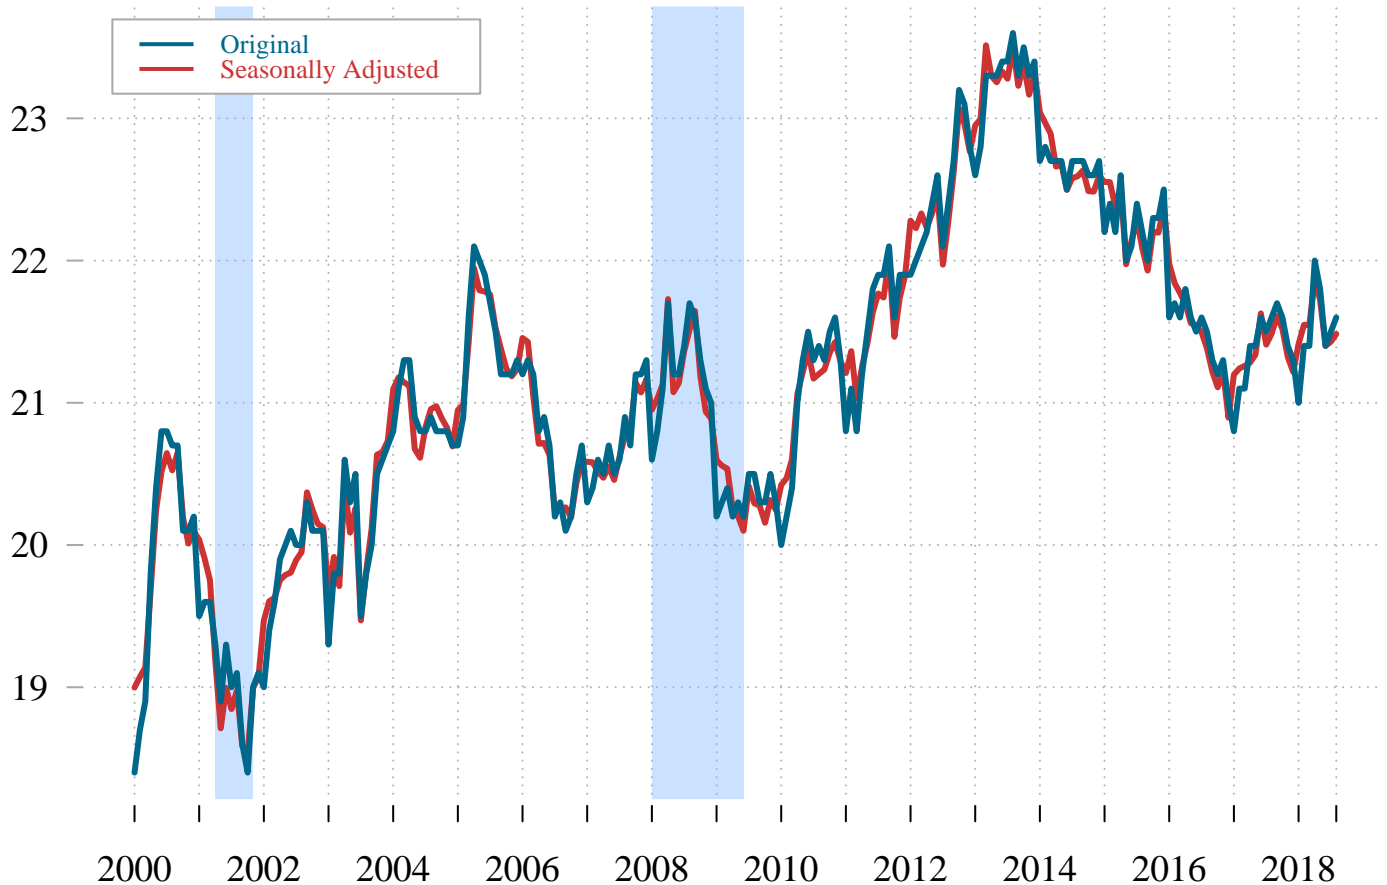

# Prof. & Bus. Services, Santa Barbara County

Number Employed (Thousands)

Most Recent (Unadjusted) = 21,600

Most Recent (Adjusted) = 21,484

Percent Change (Month) = 0.25 % and Percent Change (Year) = -0.01 %