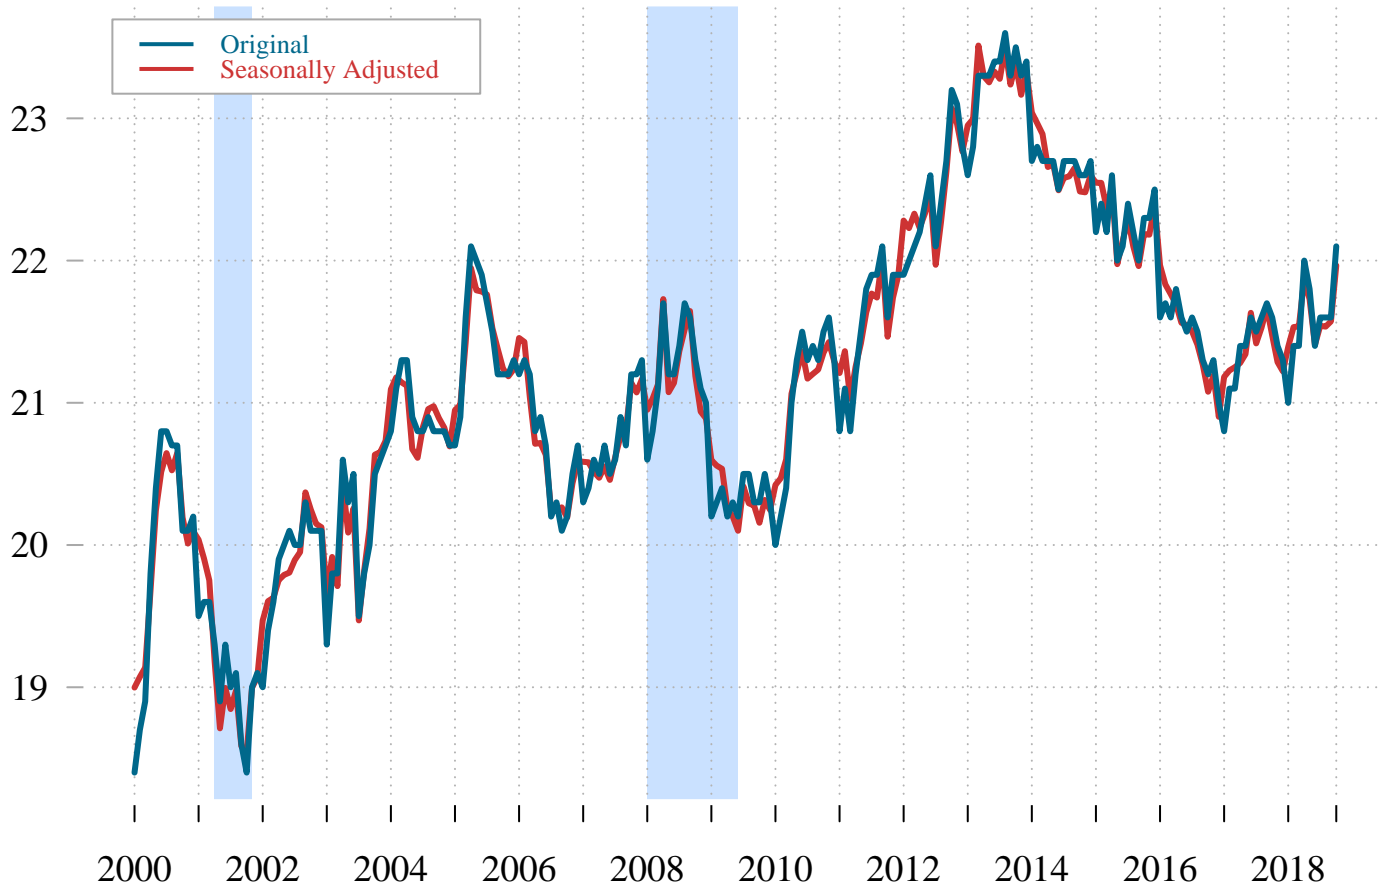

Prof. & Bus. Services, Santa Barbara County

Number Employed (Thousands)

Most Recent (Unadjusted) = 22,100

Most Recent (Adjusted) = 21,966

Percent Change (Month) = 1.82 % and Percent Change (Year) = 2.29 %