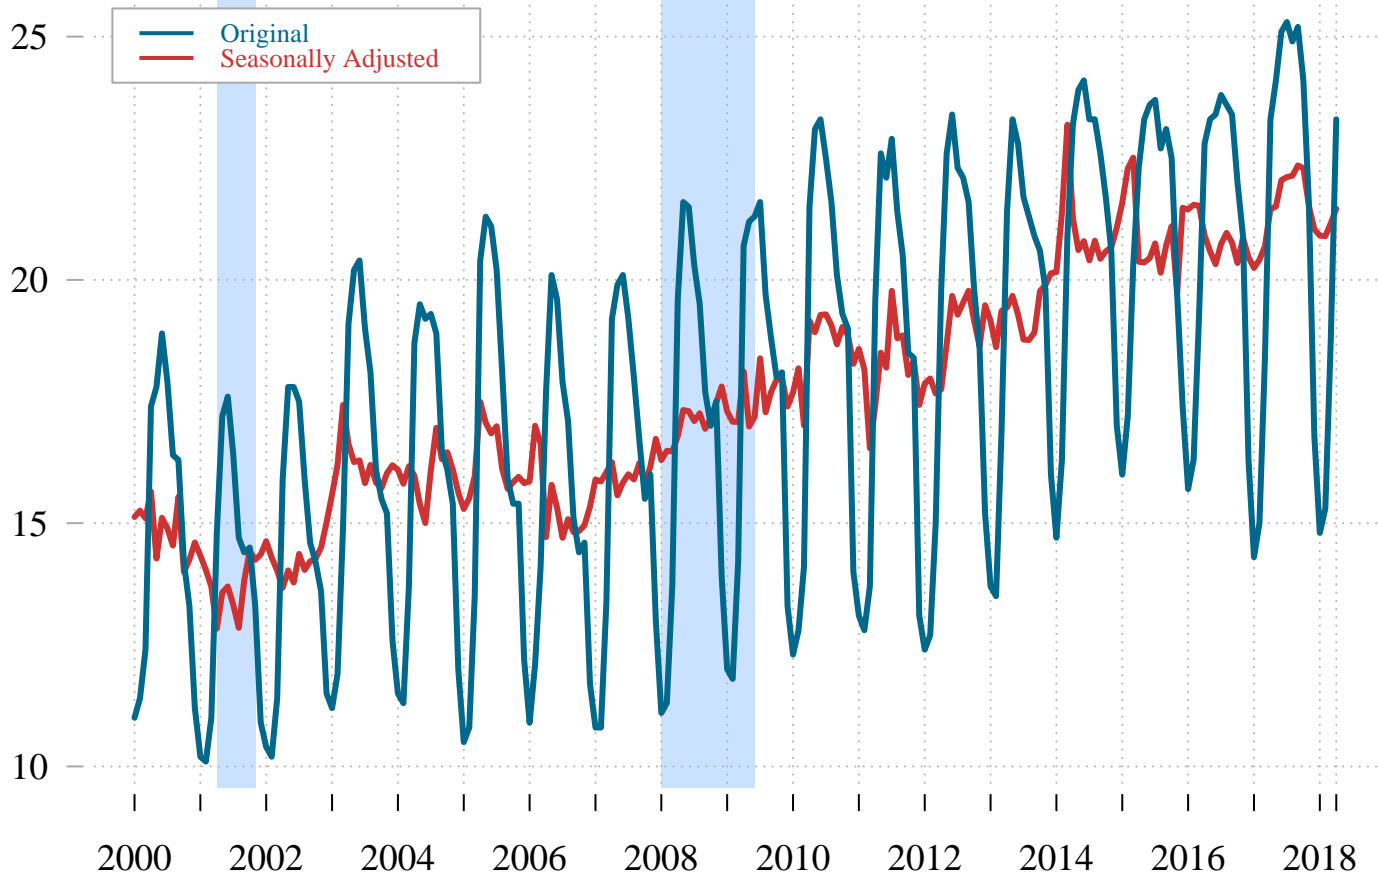

Total Farm, Santa Barbara County

Number Employed (Thousands)

Most Recent (Unadjusted) = 23,300

Most Recent (Adjusted) = 21,464

Percent Change (Month) = 1.41 % and Percent Change (Year) = 0.03 %